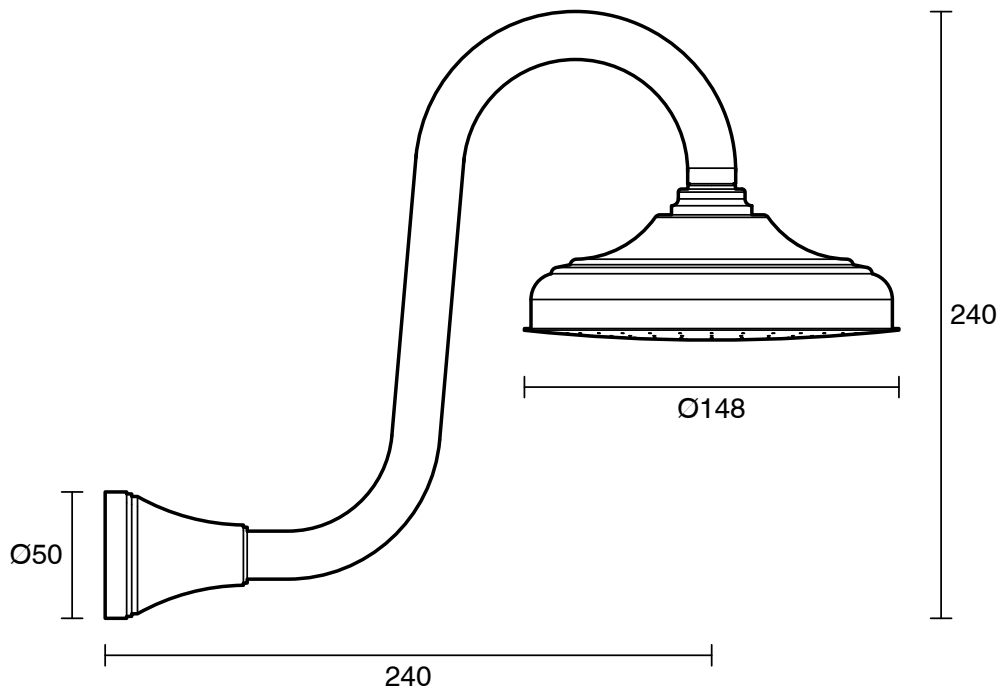

WARRANTY

Residential & Commercial Use (Years)	25
Spare Parts & Labour (Years)	1

Please refer to Kado Warranty Page for full Terms and Conditions

Dimensions are nominal measurements only.

CLEANING RECOMMENDATIONS:

We recommend the use of soapy water or approved cleaners. This product should not be cleaned with abrasive materials. Damage caused by any improper treatment is not covered by the product warranty. Refer to Warranty Conditions

Disclaimer: Products in this specification manual must by regulation be installed by licensed and registered trade people. The manufacturer/distributor reserves the right to vary specifications or delete models from their range without prior notification. Dimensions are nominal measurements only. Dimensions and set-outs listed are correct at time of publication however the manufacturer/distributor takes no responsibility for printing errors.

Published 01/04/2026

To see the complete Kado range go to www.reece.com.au