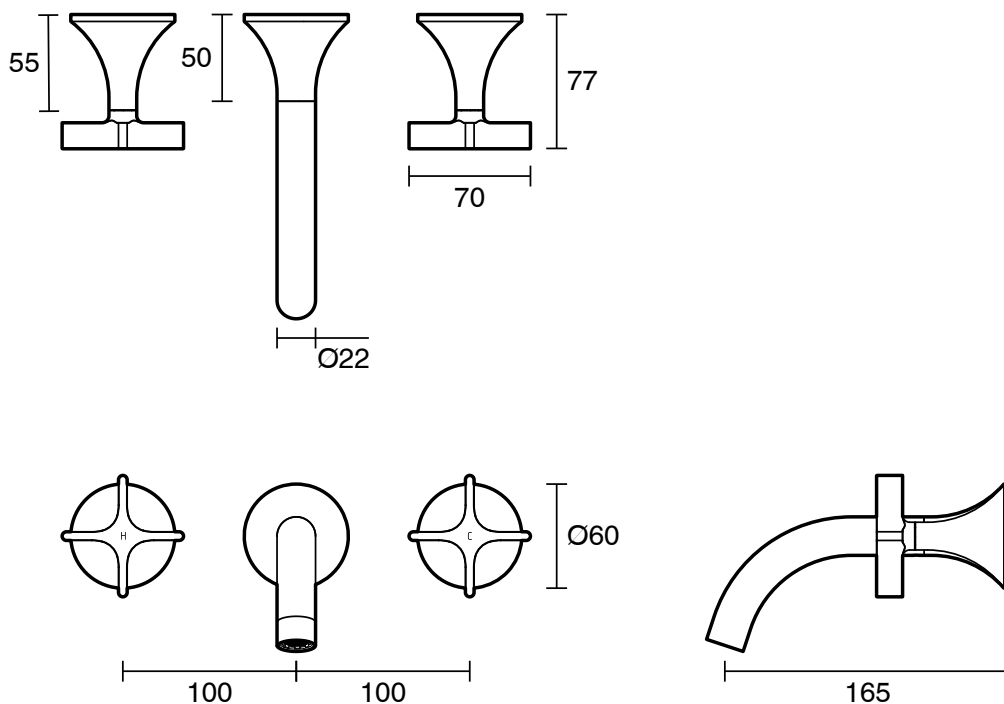

SUSSEX

Sussex Oria Cross Wall Bath Set 165mm PVD Brushed Nickel Lead Free

50960

SPECIFICATIONS	
Recommended Use	Residential;Commercial
Colour Finish	Brushed Nickel
Primary Material	Lead Free Brass
Recommended Pressure Range	150 - 500 kPa as per AS3500
Max Continuous Working Temperature (deg C)	65
Min Continuous Working Temperature (deg C)	1
WARRANTY	
Residential Use (Years)	40
Commercial Use (Years)	10
<i>Please refer to Sussex Warranty page for full Terms and Conditions</i>	