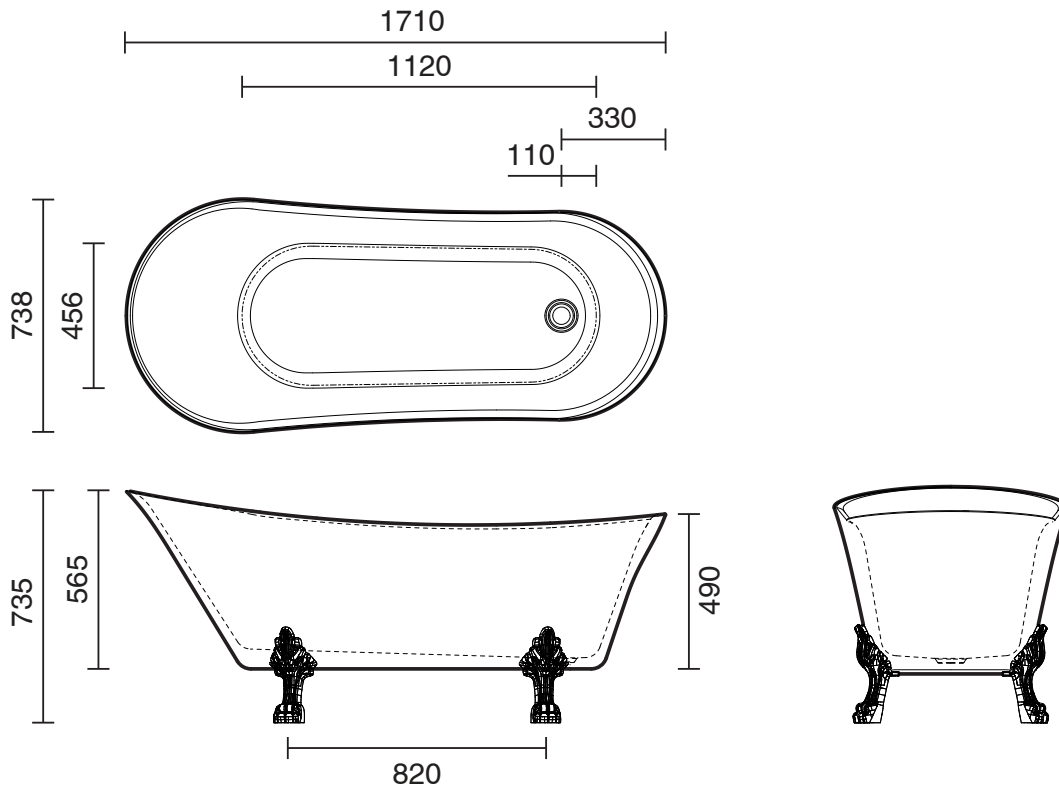

KADO

Kado Era Freestanding Bath 1700mm White with Matte Black Claw Feet

9509312

SPECIFICATIONS

Recommended Use	Residential;Commercial
Material	Acrylic
Colour	White with Matte Black Claw Feet
Capacity	220 ltr
Weight	37 kg
Overflow Configuration	No Overflow
Fixing	Anchor feet with flexible sealant
Plug & Waste Size	40mm
Plug & Waste	Sold Separately

WARRANTY

Residential & Commercial Use (Years)	20
Spare Parts & Labour (Years)	1

Please refer to Kado Warranty Page for full Terms and Conditions

Dimensions are nominal measurements only.

CLEANING RECOMMENDATIONS:

We recommend the use of soapy water or approved cleaners. This product should not be cleaned with abrasive materials. Damage caused by any improper treatment is not covered by the product warranty. Refer to Warranty Conditions

Disclaimer: Products in this specification manual must by regulation be installed by licensed and registered trade people. The manufacturer/distributor reserves the right to vary specifications or delete models from their range without prior notification. Dimensions are nominal measurements only. Dimensions and set-outs listed are correct at time of publication however the manufacturer/distributor takes no responsibility for printing errors.

Published 01/04/2026

To see the complete Kado range go to www.reece.com.au