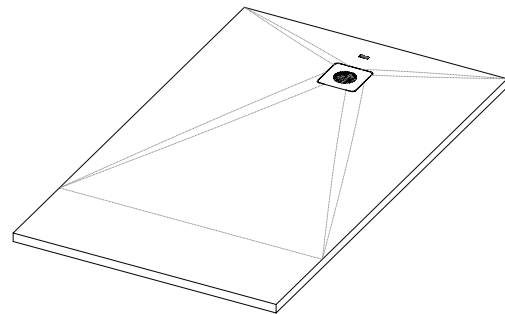

Roca Cyprus Stonex Shower Floor 900mm x 1500mm Blanco with Matching Waste

1711992

SPECIFICATIONS

Recommended Use	Residential;Commercial
Primary Material	Stonex
Colour	Blanco
Mounting	Floor
Waste Position	Centre Rear
Plug & Waste Size	50mm
Plug & Waste Included	Yes

WARRANTY

Residential Use (Years)	15
Commercial Use (Years)	1
Spare Parts & Labour (Years)	1

Please refer to Roca Warranty page for full Terms and Conditions

Dimensions are nominal measurements only.

CLEANING RECOMMENDATIONS:

We recommend the use of soapy water or approved cleaners. This product should not be cleaned with abrasive materials. Damage caused by any improper treatment is not covered by the product warranty. Refer to Warranty Conditions

Disclaimer: Products in this specification manual must by regulation be installed by licensed and registered trade people. The manufacturer/distributor reserves the right to vary specifications or delete models from their range without prior notification. Dimensions are nominal measurements only. Dimensions and set-outs listed are correct at time of publication however the manufacturer/distributor takes no responsibility for printing errors.

Published 22/05/2026

To see the complete Roca range go to
www.reece.com.au