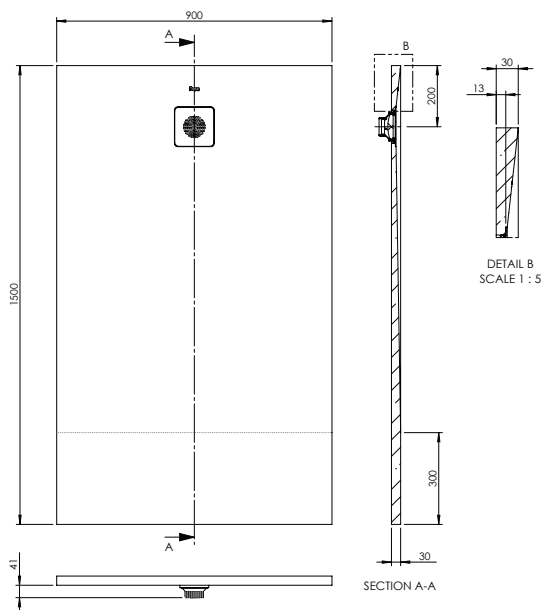

Roca Cyprus Stonex Shower Floor 900mm x 1500mm Blanco with Matching Waste

1711992

SPECIFICATIONS

Recommended Use	Residential;Commercial
Primary Material	Stonex
Colour	Blanco
Mounting	Floor
Waste Position	Centre Rear
Plug & Waste Size	50mm
Plug & Waste Included	Yes

WARRANTY

Residential Use (Years)	15
Commercial Use (Years)	1
Spare Parts & Labour (Years)	1

Please refer to Roca Warranty page for full Terms and Conditions

Dimensions are nominal measurements only.

CLEANING RECOMMENDATIONS:

We recommend the use of soapy water or approved cleaners. This product should not be cleaned with abrasive materials. Damage caused by any improper treatment is not covered by the product warranty. Refer to Warranty Conditions

Disclaimer: Products in this specification manual must by regulation be installed by licensed and registered trade people. The manufacturer/distributor reserves the right to vary specifications or delete models from their range without prior notification. Dimensions are nominal measurements only. Dimensions and set-outs listed are correct at time of publication however the manufacturer/distributor takes no responsibility for printing errors.

Published 22/05/2026

To see the complete Roca range go to
www.reece.com.au