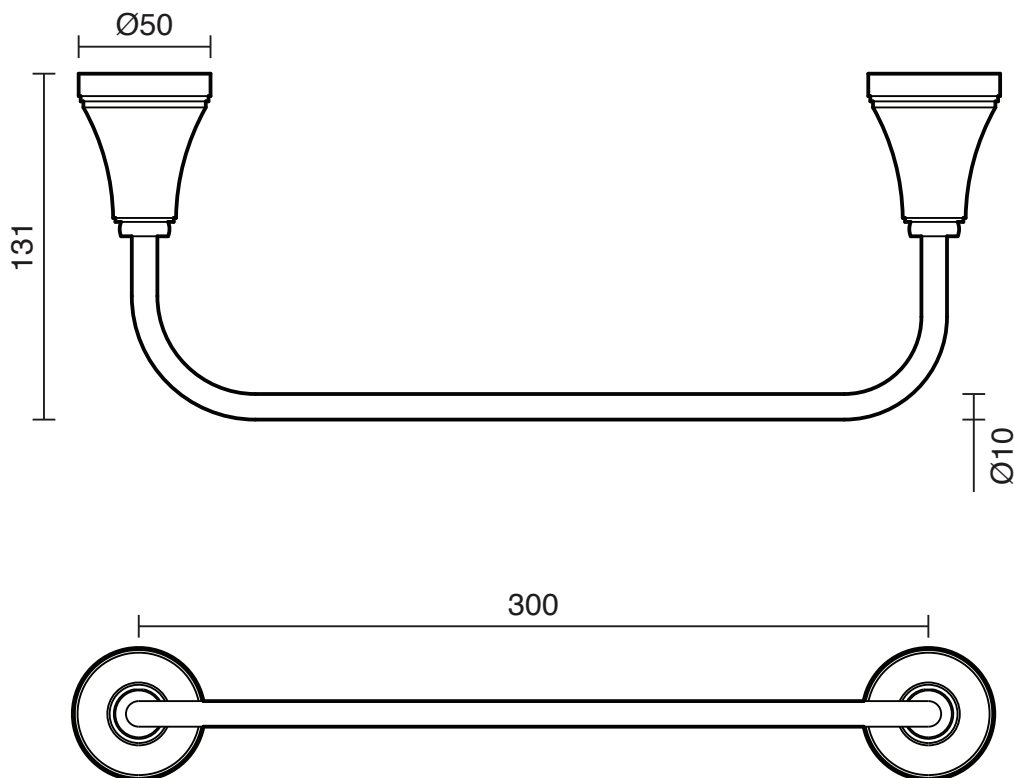

KADO

Kado Era Single Towel Rail 300mm Brushed Nickel

9512109

SPECIFICATIONS

Recommended Use	Residential;Commercial
Colour	Brushed Nickel
Material	Zinc/Steel

WARRANTY

Residential & Commercial Use (Years)	25
Parts Replacement Only (Years)	1

Please refer to Kado Warranty Page for full Terms and Conditions

Dimensions are nominal measurements only.

CLEANING RECOMMENDATIONS:

We recommend the use of soapy water or approved cleaners. This product should not be cleaned with abrasive materials. Damage caused by any improper treatment is not covered by the product warranty. Refer to Warranty Conditions

Disclaimer: Products in this specification manual must by regulation be installed by licensed and registered trade people. The manufacturer/distributor reserves the right to vary specifications or delete models from their range without prior notification. Dimensions are nominal measurements only. Dimensions and set-outs listed are correct at time of publication however the manufacturer/distributor takes no responsibility for printing errors.

Published 01/04/2026

To see the complete Kado range go to www.reece.com.au