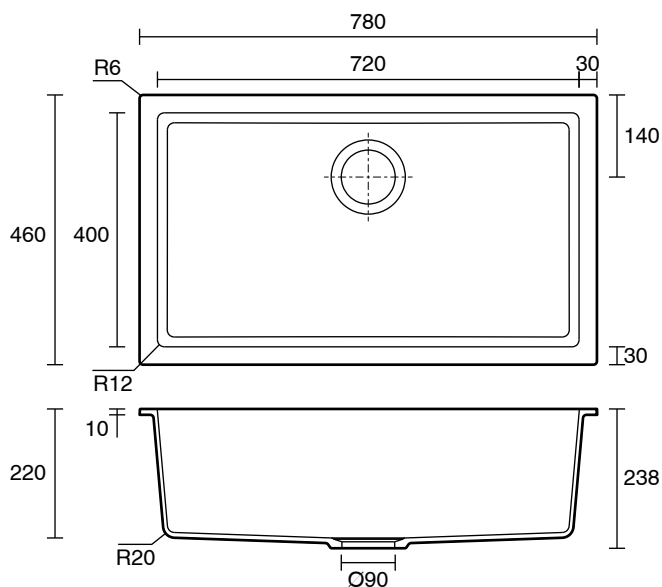

WARRANTY

Residential & Commercial Use (Years)	30
Spare Parts & Labour (Years)	1

Please refer to Memo Warranty Page for full Terms and Conditions

Sinks must be installed using a cutout template. No responsibility will be taken for damage that occurs where a template has not been used.