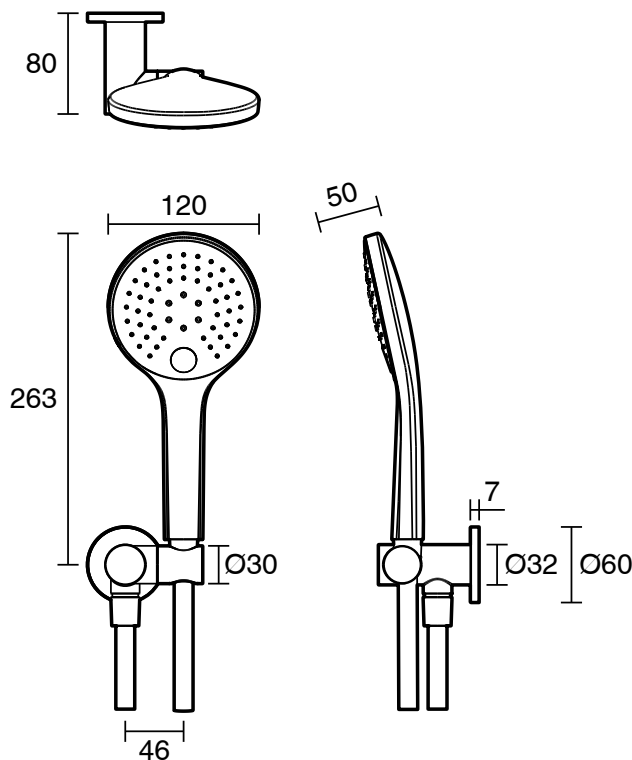

mizu

Mizu Drift Handshower on Bracket Brushed Gold (3 Star)

4200623

SPECIFICATIONS

Recommended Use	Residential;Commercial
Colour Finish	Brushed Gold
Primary Material	DR Brass
Recommended Pressure Range	150 - 500 kPa as per AS3500
Max Continuous Working Temperature (deg C)	65
Min Continuous Working Temperature (deg C)	5

WARRANTY

Residential & Commercial Use (Years)	25
Spare Parts & Labour (Years)	1

Please refer to Mizu Warranty page for full Terms and Conditions

Dimensions are nominal measurements only.

CLEANING RECOMMENDATIONS:

We recommend the use of soapy water or approved cleaners. This product should not be cleaned with abrasive materials. Damage caused by any improper treatment is not covered by the product warranty. Refer to Warranty Conditions

Disclaimer: Products in this specification manual must by regulation be installed by licensed and registered trade people. The manufacturer/distributor reserves the right to vary specifications or delete models from their range without prior notification. Dimensions are nominal measurements only. Dimensions and set-outs listed are correct at time of publication however the manufacturer/distributor takes no responsibility for printing errors.

Published 01/04/2026

To see the complete Mizu range go to www.reece.com.au