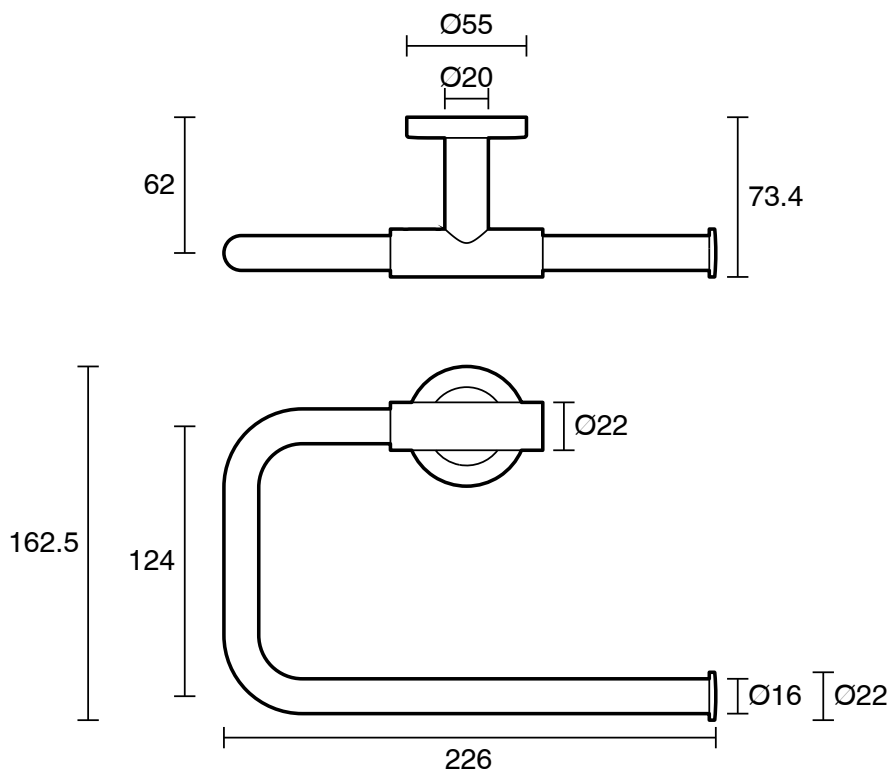

Roca Ona Guest Towel Ring Chrome

15082

SPECIFICATIONS	
Recommended Use	Residential;Commercial
Colour Finish	Polished Chrome
Primary Material	Brass
WARRANTY	
Residential & Commercial Use (Years)	25
Parts Replacement Only (Years)	1
<i>Please refer to Roca Warranty page for full Terms and Conditions</i>	

Disclaimer: Products in this specification manual must by regulation be installed by licensed and registered trade people. The manufacturer/distributor reserves the right to vary specifications or delete models from their range without prior notification. Dimensions are nominal measurements only. Dimensions and set-outs listed are correct at time of publication however the manufacturer/distributor takes no responsibility for printing errors.