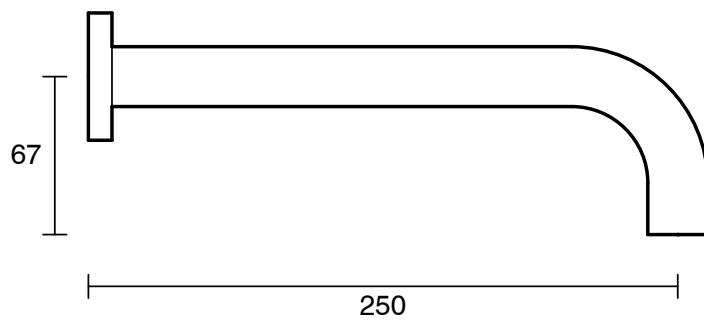

SUSSEX

Sussex Scala 25mm Wall Outlet Curved 250mm Brushed Nickel (3 Star)

2263739

SPECIFICATIONS

Recommended Use	Residential;Commercial
Colour Finish	Brushed Nickel
Primary Material	Brass
Recommended Pressure Range	150 - 500 kPa as per AS3500
Max Continuous Working Temperature (deg C)	65
Min Continuous Working Temperature (deg C)	1

WARRANTY

Residential Use (Years)	40
Commercial Use (Years)	10

Please refer to Sussex Warranty page for full Terms and Conditions

Dimensions are nominal measurements only.

CLEANING RECOMMENDATIONS:

We recommend the use of soapy water or approved cleaners. This product should not be cleaned with abrasive materials. Damage caused by any improper treatment is not covered by the product warranty. Refer to Warranty Conditions

Disclaimer: Products in this specification manual must by regulation be installed by licensed and registered trade people. The manufacturer/distributor reserves the right to vary specifications or delete models from their range without prior notification. Dimensions are nominal measurements only. Dimensions and set-outs listed are correct at time of publication however the manufacturer/distributor takes no responsibility for printing errors.

Published 16/04/2026

To see the complete Sussex range go to www.reece.com.au