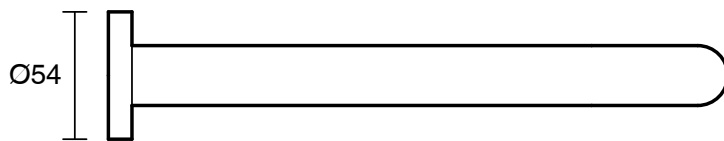

SUSSEX

Sussex Scala 25mm Wall Outlet Curved 250mm Brushed Nickel (3 Star)

2263739

SPECIFICATIONS

Recommended Use	Residential;Commercial
Colour Finish	Brushed Nickel
Primary Material	Brass
Recommended Pressure Range	150 - 500 kPa as per AS3500
Max Continuous Working Temperature (deg C)	65
Min Continuous Working Temperature (deg C)	1

WARRANTY

Residential Use (Years)	40
Commercial Use (Years)	10

Please refer to Sussex Warranty page for full Terms and Conditions

Dimensions are nominal measurements only.

CLEANING RECOMMENDATIONS:

We recommend the use of soapy water or approved cleaners. This product should not be cleaned with abrasive materials. Damage caused by any improper treatment is not covered by the product warranty. Refer to Warranty Conditions

Disclaimer: Products in this specification manual must by regulation be installed by licensed and registered trade people. The manufacturer/distributor reserves the right to vary specifications or delete models from their range without prior notification. Dimensions are nominal measurements only. Dimensions and set-outs listed are correct at time of publication however the manufacturer/distributor takes no responsibility for printing errors.

Published 16/04/2026

To see the complete Sussex range go to www.reece.com.au