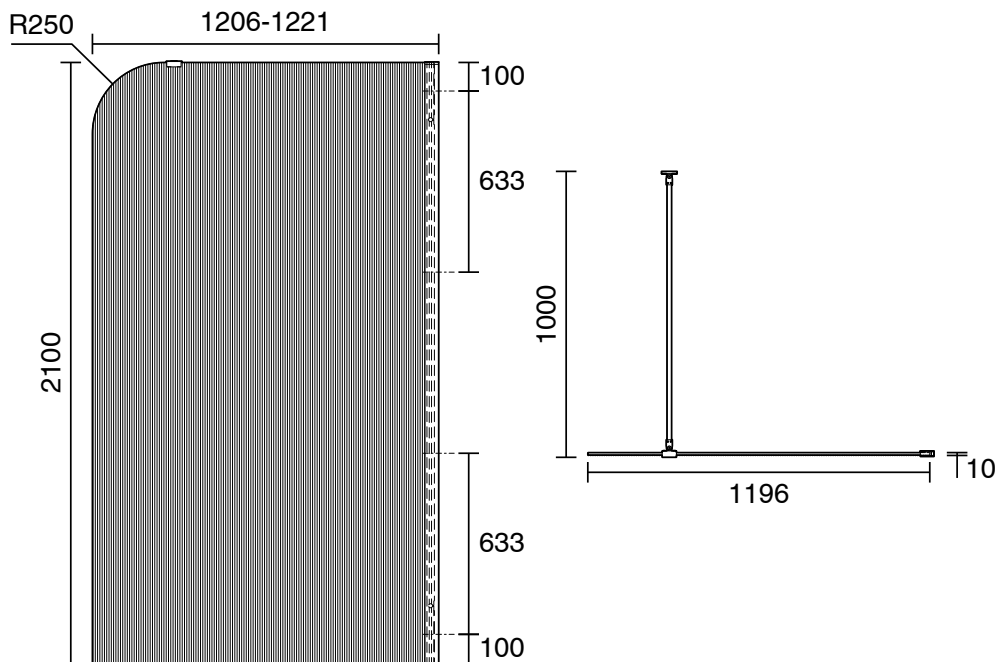

KADO

Kado Lux Frameless Curved Right Fluted Panel with Wall Channel 1200mm Brushed Gunmetal

1710170

SPECIFICATIONS	
Recommended Use	Residential;Commercial
Colour Finish	Clear;Brushed Gunmetal
Primary Material	Glass
Frame Configuration	Frameless
Screen Shape	Curved
Screen Appearance	Fluted
Screen Fixing	Channel
Mounting	Wall
WARRANTY	
Residential & Commercial Use (Years)	7
Spare Parts & Labour (Years)	1
<i>Please refer to Kado Warranty Page for full Terms and Conditions</i>	