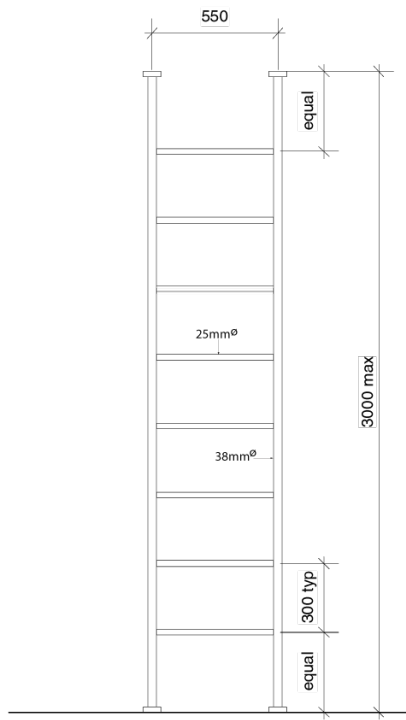

HYDROTHERM
T O W E L   R A I L S

Hydrotherm Pure Heated Towel Rail Floor to Ceiling (Hardwired Ceiling Cable Entry) 550mm Matte Black 133906

SPECIFICATIONS

Recommended Use	Residential;Commercial
Colour Finish	Matte Black
Primary Material	Copper
Mounting	Floor;Ceiling
Electrical Connection Type	Hardwired
Electrical Connection Position	Left;Right
Heating Method	Water Filled
Power Supply (V)	230V AC
IP Rating	IPX5

WARRANTY

Residential & Commercial Use (Years)	10
Spare Parts & Labour (Years)	1

Please refer to Hydrotherm Warranty page for full Terms and Conditions