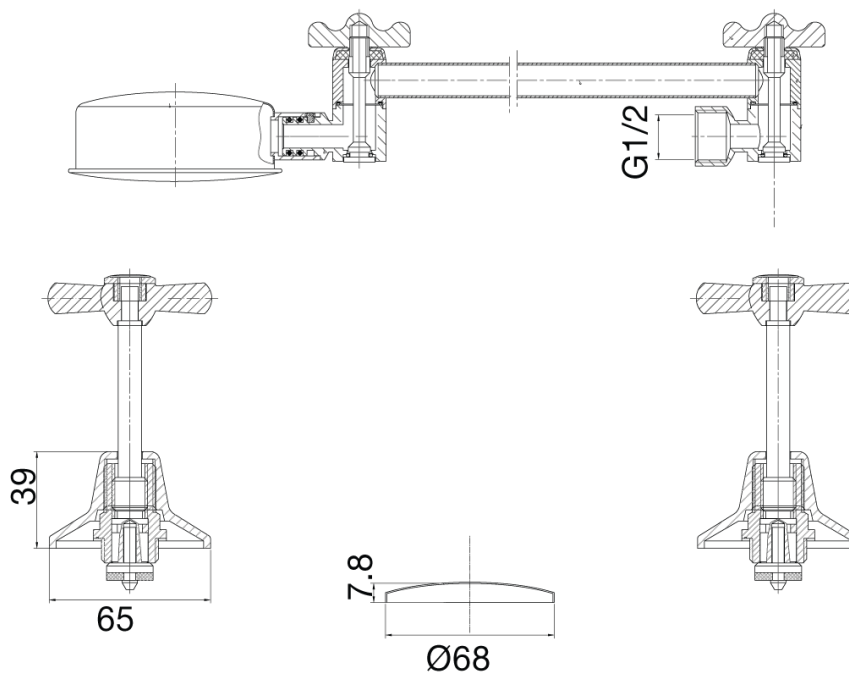

Posh Bristol Shower Set Chrome / Gold (3 Star)

2205927

SPECIFICATIONS

Recommended Use	Residential;Commercial
Colour Finish	Chrome;Gold
Primary Material	DR Brass
Recommended Pressure Range	150 - 500 kPa as per AS3500
Max Continuous Working Temperature (deg C)	80
Min Continuous Working Temperature (deg C)	5
Hot Water Unit Suitability	Storage Tank;Continuous Flow

WARRANTY

Residential & Commercial Use (Years)	25
Spare Parts & Labour (Years)	1

Please refer to Posh Warranty Page for full Terms and Conditions

Dimensions are nominal measurements only.

CLEANING RECOMMENDATIONS:

We recommend the use of soapy water or approved cleaners. This product should not be cleaned with abrasive materials. Damage caused by any improper treatment is not covered by the product warranty. Refer to Warranty Conditions

Disclaimer: Products in this specification manual must by regulation be installed by licensed and registered trade people. The manufacturer/distributor reserves the right to vary specifications or delete models from their range without prior notification. Dimensions are nominal measurements only. Dimensions and set-outs listed are correct at time of publication however the manufacturer/distributor takes no responsibility for printing errors.

Published 01/04/2026

To see the complete Posh range go to
www.reece.com.au