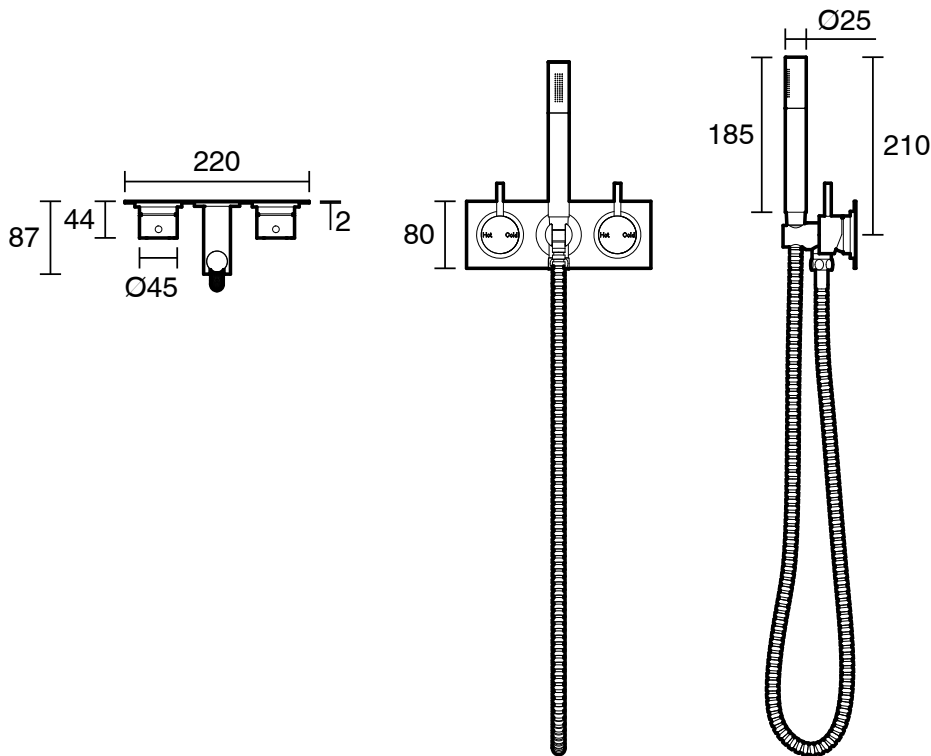

SUSSEX

Sussex Scala Dual Mixer Tap Handshower System Chrome (3 Star)

2262480

SPECIFICATIONS	
Recommended Use	Residential;Commercial
Colour Finish	Polished Chrome
Primary Material	DR Brass
Recommended Pressure Range	150 - 500 kPa as per AS3500
Max Continuous Working Temperature (deg C)	65
Min Continuous Working Temperature (deg C)	1
WARRANTY	
Residential Use (Years)	40
Commercial Use (Years)	10
<i>Please refer to Sussex Warranty page for full Terms and Conditions</i>	

Disclaimer: Products in this specification manual must by regulation be installed by licensed and registered trade people. The manufacturer/distributor reserves the right to vary specifications or delete models from their range without prior notification. Dimensions are nominal measurements only. Dimensions and set-outs listed are correct at time of publication however the manufacturer/distributor takes no responsibility for printing errors.