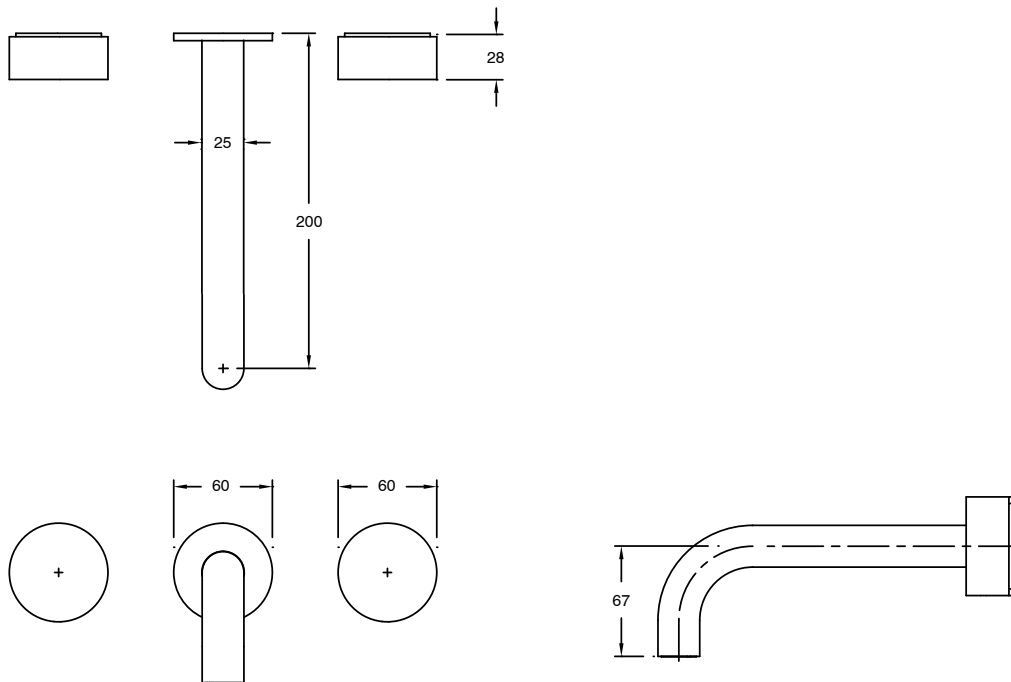

SUSSEX

Sussex Pure Bath Set 200mm with Cirque Textured Handles Brushed Nickel

2224627

SPECIFICATIONS

Recommended Use	Residential;Commercial
Colour Finish	Brushed Nickel
Primary Material	DR Brass
Recommended Pressure Range	150 - 500 kPa as per AS3500
Max Continuous Working Temperature (deg C)	65
Min Continuous Working Temperature (deg C)	1

WARRANTY

Residential Use (Years)	40
Commercial Use (Years)	10

Please refer to Sussex Warranty page for full Terms and Conditions

Dimensions are nominal measurements only.

CLEANING RECOMMENDATIONS:

We recommend the use of soapy water or approved cleaners. This product should not be cleaned with abrasive materials. Damage caused by any improper treatment is not covered by the product warranty. Refer to Warranty Conditions

Disclaimer: Products in this specification manual must by regulation be installed by licensed and registered trade people. The manufacturer/distributor reserves the right to vary specifications or delete models from their range without prior notification. Dimensions are nominal measurements only. Dimensions and set-outs listed are correct at time of publication however the manufacturer/distributor takes no responsibility for printing errors.

Published 09/04/2026

To see the complete Sussex range go to www.reece.com.au