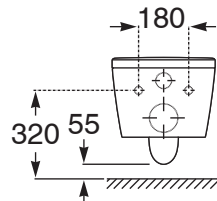

Roca Inspira Rimless Wall Hung Pan Soft Close Quick Release Seat White (4 Star)

9509773

SPECIFICATIONS	
Recommended Use	Residential;Commercial
Pan Material	Vitreous China
Rim Configuration	Rimless
Pan Outlet Type	P Trap
Pan Weight (kg)	29
Mounting	Wall
Toilet Seat Included	Yes
WARRANTY	
Residential & Commercial Use (Years)	25
Spare Parts & Labour (Years)	1
<i>Please refer to Roca Warranty page for full Terms and Conditions</i>	

Disclaimer: Products in this specification manual must by regulation be installed by licensed and registered trade people. The manufacturer/distributor reserves the right to vary specifications or delete models from their range without prior notification. Dimensions are nominal measurements only. Dimensions and set-outs listed are correct at time of publication however the manufacturer/distributor takes no responsibility for printing errors.