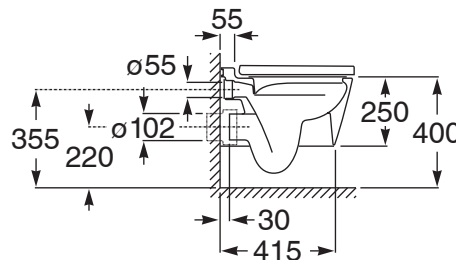

Roca Inspira Rimless Wall Hung Pan Soft Close Quick Release Seat White (4 Star)

9509773

SPECIFICATIONS	
Recommended Use	Residential;Commercial
Pan Material	Vitreous China
Rim Configuration	Rimless
Pan Outlet Type	P Trap
Pan Weight (kg)	29
Mounting	Wall
Toilet Seat Included	Yes
WARRANTY	
Residential & Commercial Use (Years)	25
Spare Parts & Labour (Years)	1
<i>Please refer to Roca Warranty page for full Terms and Conditions</i>	

Disclaimer: Products in this specification manual must by regulation be installed by licensed and registered trade people. The manufacturer/distributor reserves the right to vary specifications or delete models from their range without prior notification. Dimensions are nominal measurements only. Dimensions and set-outs listed are correct at time of publication however the manufacturer/distributor takes no responsibility for printing errors.