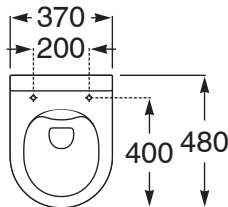

Roca Inspira Rimless Wall Hung Pan Soft Close Quick Release Seat White (4 Star)

9509773

SPECIFICATIONS	
Recommended Use	Residential;Commercial
Pan Material	Vitreous China
Rim Configuration	Rimless
Pan Outlet Type	P Trap
Pan Weight (kg)	29
Mounting	Wall
Toilet Seat Included	Yes
WARRANTY	
Residential & Commercial Use (Years)	25
Spare Parts & Labour (Years)	1
<i>Please refer to Roca Warranty page for full Terms and Conditions</i>	

Disclaimer: Products in this specification manual must by regulation be installed by licensed and registered trade people. The manufacturer/distributor reserves the right to vary specifications or delete models from their range without prior notification. Dimensions are nominal measurements only. Dimensions and set-outs listed are correct at time of publication however the manufacturer/distributor takes no responsibility for printing errors.