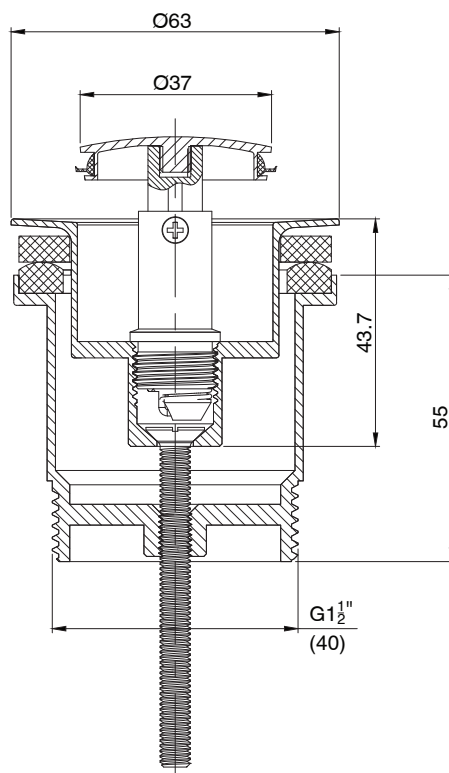

mizu

Mizu Drift Universal 40mm Pop Up Plug & Waste Gloss White

2299624

SPECIFICATIONS

Recommended Use	Residential;Commercial
Colour Finish	Gloss White
Primary Material	DR Brass

WARRANTY

Parts Replacement Only - excludes labour costs (Years) 1

Please refer to Mizu Warranty page for full Terms and Conditions

Dimensions are nominal measurements only.

CLEANING RECOMMENDATIONS:

We recommend the use of soapy water or approved cleaners. This product should not be cleaned with abrasive materials. Damage caused by any improper treatment is not covered by the product warranty. Refer to Warranty Conditions

Disclaimer: Products in this specification manual must by regulation be installed by licensed and registered trade people. The manufacturer/distributor reserves the right to vary specifications or delete models from their range without prior notification. Dimensions are nominal measurements only. Dimensions and set-outs listed are correct at time of publication however the manufacturer/distributor takes no responsibility for printing errors.

Published 01/04/2026

To see the complete Mizu range go to
www.reece.com.au