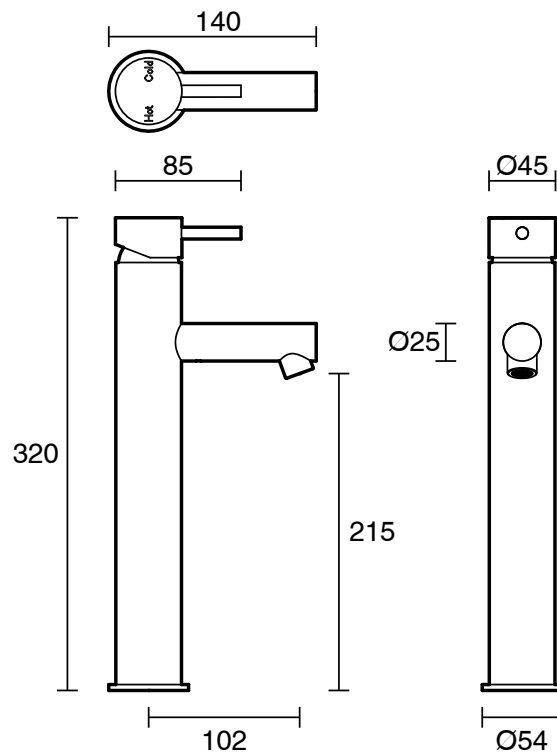

## Sussex Scala Extended Basin Mixer Tap with 90mm Outlet LUX PVD Brushed Platinum Gold (5 Star)

2268181

SPECIFICATIONS	
Recommended Use	Residential;Commercial
Colour Finish	Brushed Platinum Gold
Primary Material	DR Brass
Recommended Pressure Range	150 - 500 kPa as per AS3500
Max Continuous Working Temperature (deg C)	65
Min Continuous Working Temperature (deg C)	1
WARRANTY	
Residential Use (Years)	40
Commercial Use (Years)	10
<i>Please refer to Sussex Warranty page for full Terms and Conditions</i>	

Dimensions are nominal measurements only.