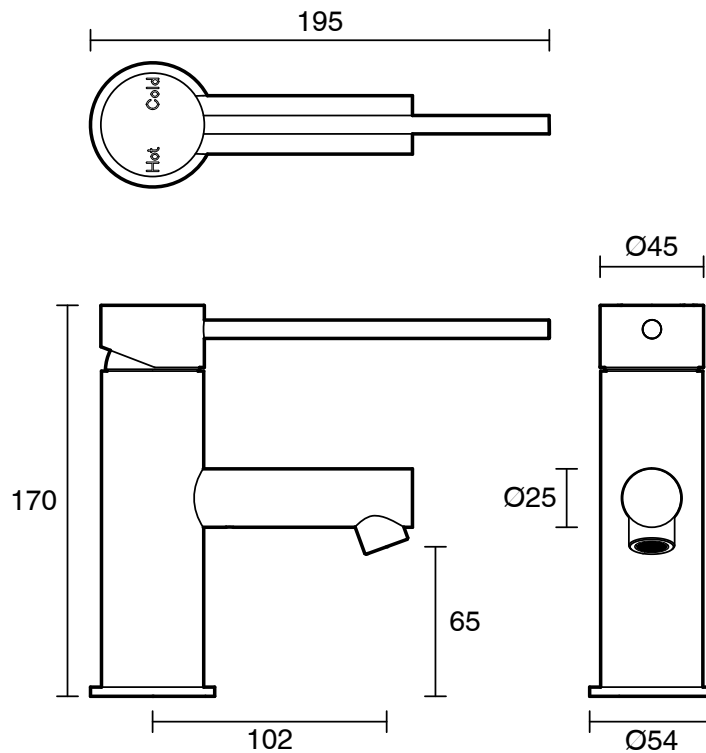

SUSSEX

Sussex Scala Basin Mixer Tap with 150mm Extension Pin LUX PVD Brushed Platinum Gold (5 Star)

2268173

SPECIFICATIONS

Recommended Use	Residential;Commercial
Colour Finish	Brushed Platinum Gold
Primary Material	Brass
Recommended Pressure Range	150 - 500 kPa as per AS3500
Max Continuous Working Temperature (deg C)	65
Min Continuous Working Temperature (deg C)	1

WARRANTY

Residential Use (Years)	40
Commercial Use (Years)	10

Please refer to Sussex Warranty page for full Terms and Conditions

Dimensions are nominal measurements only.

CLEANING RECOMMENDATIONS:

We recommend the use of soapy water or approved cleaners. This product should not be cleaned with abrasive materials. Damage caused by any improper treatment is not covered by the product warranty. Refer to Warranty Conditions

Disclaimer: Products in this specification manual must by regulation be installed by licensed and registered trade people. The manufacturer/distributor reserves the right to vary specifications or delete models from their range without prior notification. Dimensions are nominal measurements only. Dimensions and set-outs listed are correct at time of publication however the manufacturer/distributor takes no responsibility for printing errors.

Published 01/04/2026

To see the complete Sussex range go to www.reece.com.au