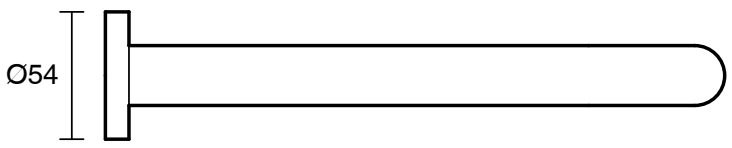

SUSSEX

Scala 25 Wall Outlet Curved 250mm PVD Matte Black (6 Star) Lead Free

51167

SPECIFICATIONS

Recommended Use	Residential;Commercial
Colour Finish	Matte Black
Primary Material	Lead Free Brass
Recommended Pressure Range	150 - 500 kPa as per AS3500
Max Continuous Working Temperature (deg C)	65
Min Continuous Working Temperature (deg C)	1

WARRANTY

Residential Use (Years)	40
Commercial Use (Years)	10

Please refer to Sussex Warranty page for full Terms and Conditions

Dimensions are nominal measurements only.

CLEANING RECOMMENDATIONS:

We recommend the use of soapy water or approved cleaners. This product should not be cleaned with abrasive materials. Damage caused by any improper treatment is not covered by the product warranty. Refer to Warranty Conditions

Disclaimer: Products in this specification manual must by regulation be installed by licensed and registered trade people. The manufacturer/distributor reserves the right to vary specifications or delete models from their range without prior notification. Dimensions are nominal measurements only. Dimensions and set-outs listed are correct at time of publication however the manufacturer/distributor takes no responsibility for printing errors.

Published 30/04/2026

To see the complete Sussex range go to www.reece.com.au