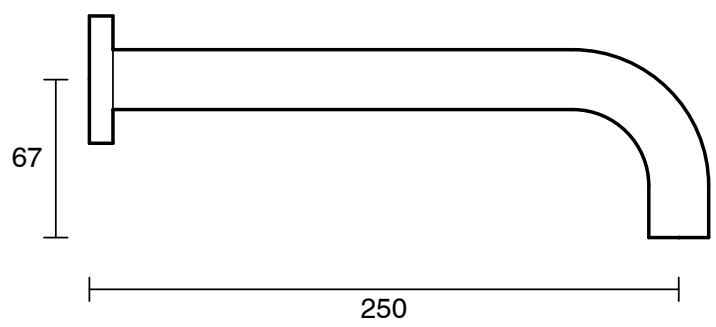

SUSSEX

Scala 25 Wall Outlet Curved 250mm PVD Matte Black (6 Star) Lead Free

51167

SPECIFICATIONS

Recommended Use	Residential;Commercial
Colour Finish	Matte Black
Primary Material	Lead Free Brass
Recommended Pressure Range	150 - 500 kPa as per AS3500
Max Continuous Working Temperature (deg C)	65
Min Continuous Working Temperature (deg C)	1

WARRANTY

Residential Use (Years)	40
Commercial Use (Years)	10

Please refer to Sussex Warranty page for full Terms and Conditions

Dimensions are nominal measurements only.

CLEANING RECOMMENDATIONS:

We recommend the use of soapy water or approved cleaners. This product should not be cleaned with abrasive materials. Damage caused by any improper treatment is not covered by the product warranty. Refer to Warranty Conditions

Disclaimer: Products in this specification manual must by regulation be installed by licensed and registered trade people. The manufacturer/distributor reserves the right to vary specifications or delete models from their range without prior notification. Dimensions are nominal measurements only. Dimensions and set-outs listed are correct at time of publication however the manufacturer/distributor takes no responsibility for printing errors.

Published 30/04/2026

To see the complete Sussex range go to www.reece.com.au