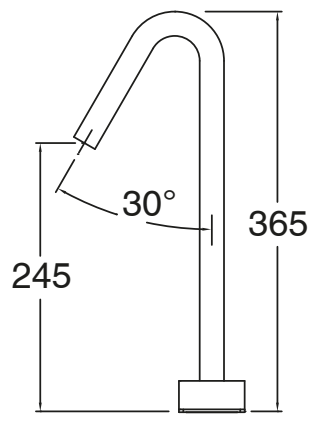

SUSSEX

Sussex Pure Vessel Basin Outlet PVD Brushed Bronze (5 Star) Lead Free

50696

SPECIFICATIONS

Recommended Use	Residential;Commercial
Colour Finish	Brushed Bronze
Primary Material	Lead Free Brass
Recommended Pressure Range	150 - 500 kPa as per AS3500
Max Continuous Working Temperature (deg C)	65
Min Continuous Working Temperature (deg C)	1

WARRANTY

Residential Use (Years)	40
Commercial Use (Years)	10

Please refer to Sussex Warranty page for full Terms and Conditions