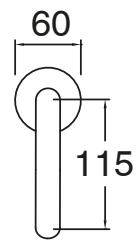

SUSSEX

Sussex Pure Vessel Basin Outlet PVD Brushed Bronze (5 Star) Lead Free

50696

SPECIFICATIONS

Recommended Use	Residential;Commercial
Colour Finish	Brushed Bronze
Primary Material	Lead Free Brass
Recommended Pressure Range	150 - 500 kPa as per AS3500
Max Continuous Working Temperature (deg C)	65
Min Continuous Working Temperature (deg C)	1

WARRANTY

Residential Use (Years)	40
Commercial Use (Years)	10

Please refer to Sussex Warranty page for full Terms and Conditions