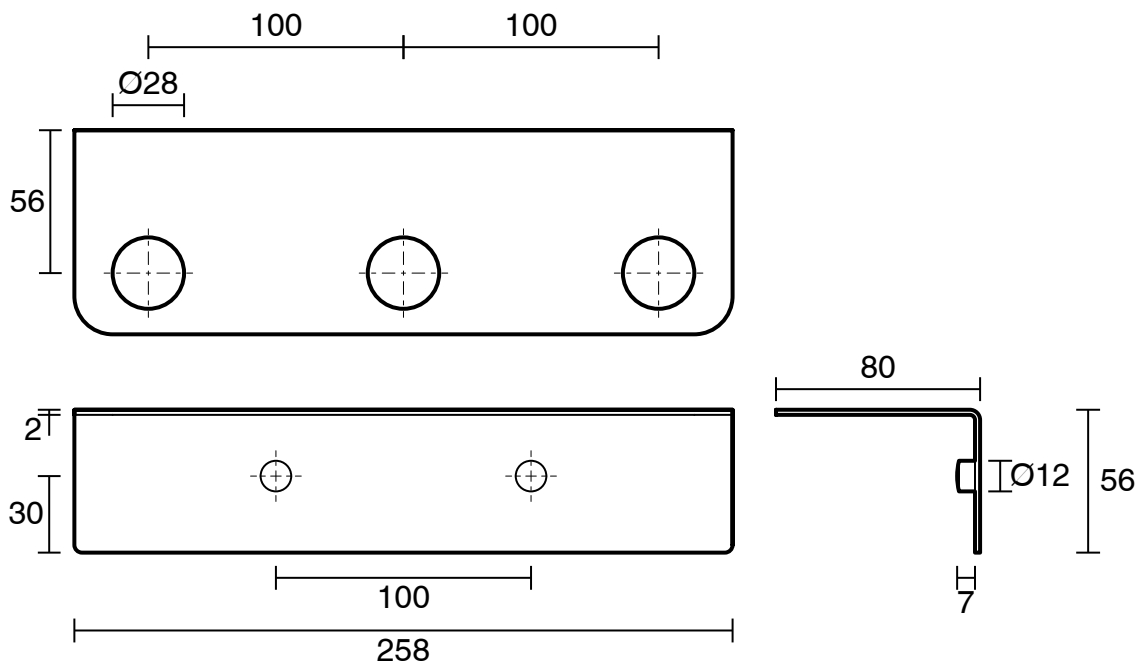

Dimensions are nominal measurements only.

CLEANING RECOMMENDATIONS:

We recommend the use of soapy water or approved cleaners. This product should not be cleaned with abrasive materials. Damage caused by any improper treatment is not covered by the product warranty. Refer to Warranty Conditions

Disclaimer: Products in this specification manual must by regulation be installed by licensed and registered trade people. The manufacturer/distributor reserves the right to vary specifications or delete models from their range without prior notification. Dimensions are nominal measurements only. Dimensions and set-outs listed are correct at time of publication however the manufacturer/distributor takes no responsibility for printing errors.

Published 01/04/2026

To see the complete Mizu range go to www.reece.com.au