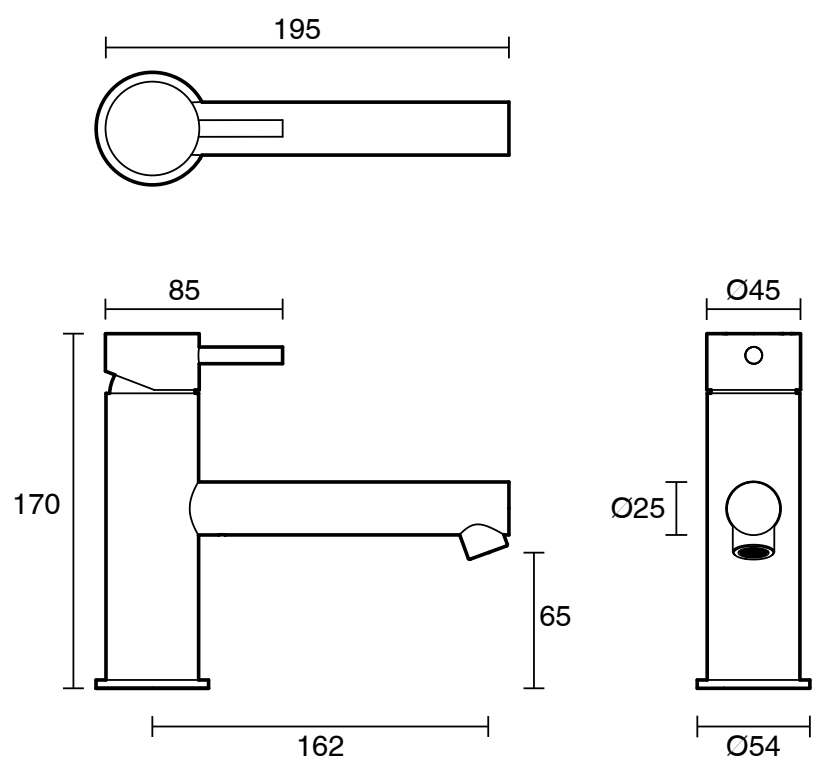

SUSSEX

Sussex Scala Basin Mixer Tap with 150mm Outlet Chrome (6 Star)

2262942

SPECIFICATIONS

Recommended Use	Residential;Commercial
Colour Finish	Polished Chrome
Primary Material	DR Brass
Recommended Pressure Range	150 - 500 kPa as per AS3500
Max Continuous Working Temperature (deg C)	65
Min Continuous Working Temperature (deg C)	1

WARRANTY

Residential Use (Years)	40
Commercial Use (Years)	10

Please refer to Sussex Warranty page for full Terms and Conditions

Dimensions are nominal measurements only.

CLEANING RECOMMENDATIONS:

We recommend the use of soapy water or approved cleaners. This product should not be cleaned with abrasive materials. Damage caused by any improper treatment is not covered by the product warranty. Refer to Warranty Conditions

Disclaimer: Products in this specification manual must by regulation be installed by licensed and registered trade people. The manufacturer/distributor reserves the right to vary specifications or delete models from their range without prior notification. Dimensions are nominal measurements only. Dimensions and set-outs listed are correct at time of publication however the manufacturer/distributor takes no responsibility for printing errors.

Published 01/04/2026

To see the complete Sussex range go to www.reece.com.au