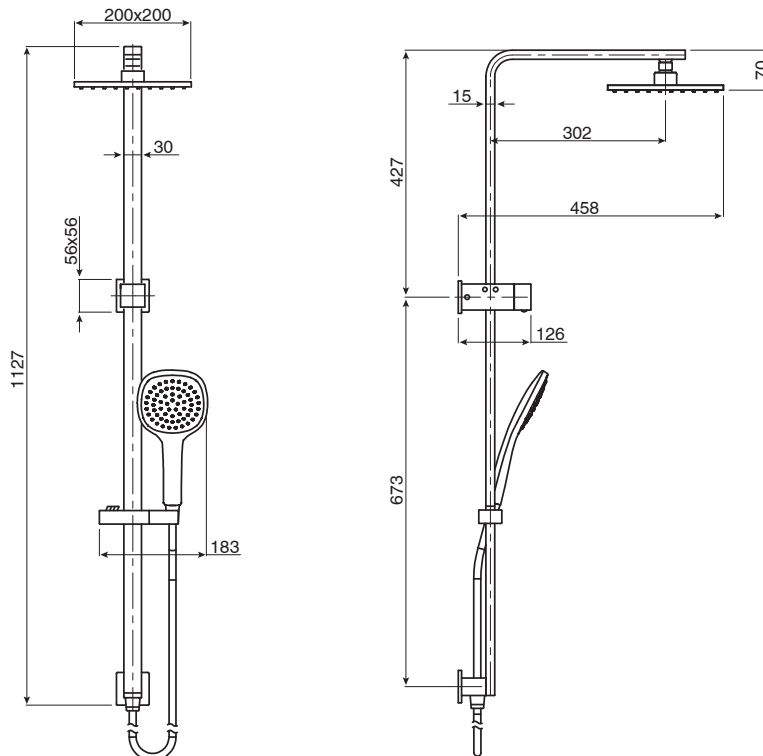

mizu

Mizu Bloc MK2 Twin Rail Shower 200mm ABS Overhead with Top Rail Water Inlet Matte Black (3 Star)

9508089

SPECIFICATIONS

Recommended Use	Residential;Commercial
Colour Finish	Matte Black
Primary Material	Brass
Recommended Pressure Range	150 - 500 kPa as per AS3500
Max Continuous Working Temperature (deg C)	80
Min Continuous Working Temperature (deg C)	5

WARRANTY

Residential & Commercial Use (Years)	25
Spare Parts & Labour (Years)	1

Please refer to Mizu Warranty page for full Terms and Conditions

Dimensions are nominal measurements only.

CLEANING RECOMMENDATIONS:

We recommend the use of soapy water or approved cleaners. This product should not be cleaned with abrasive materials. Damage caused by any improper treatment is not covered by the product warranty. Refer to Warranty Conditions

Disclaimer: Products in this specification manual must by regulation be installed by licensed and registered trade people. The manufacturer/distributor reserves the right to vary specifications or delete models from their range without prior notification. Dimensions are nominal measurements only. Dimensions and set-outs listed are correct at time of publication however the manufacturer/distributor takes no responsibility for printing errors.

Published 01/04/2026

To see the complete Mizu range go to www.reece.com.au