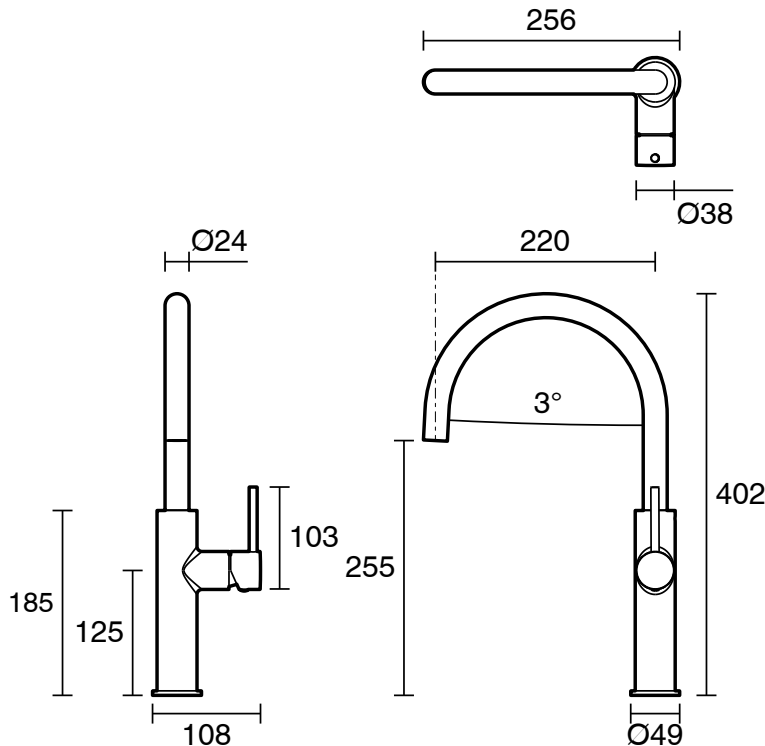

mizu

Mizu Drift Gooseneck Sink Mixer Curve Brushed Gunmetal (5 Star) Lead Free

2265800

SPECIFICATIONS

Recommended Use	Residential;Commercial
Colour Finish	Brushed Gunmetal
Primary Material	Lead Free Brass
Recommended Pressure Range	150 - 500 kPa as per AS3500
Max Continuous Working Temperature (deg C)	65
Min Continuous Working Temperature (deg C)	5

WARRANTY

Residential & Commercial Use (Years)	25
Spare Parts & Labour (Years)	1

Please refer to Mizu Warranty page for full Terms and Conditions

Dimensions are nominal measurements only.

CLEANING RECOMMENDATIONS:

We recommend the use of soapy water or approved cleaners. This product should not be cleaned with abrasive materials. Damage caused by any improper treatment is not covered by the product warranty. Refer to Warranty Conditions

Disclaimer: Products in this specification manual must by regulation be installed by licensed and registered trade people. The manufacturer/distributor reserves the right to vary specifications or delete models from their range without prior notification. Dimensions are nominal measurements only. Dimensions and set-outs listed are correct at time of publication however the manufacturer/distributor takes no responsibility for printing errors.

Published 01/04/2026