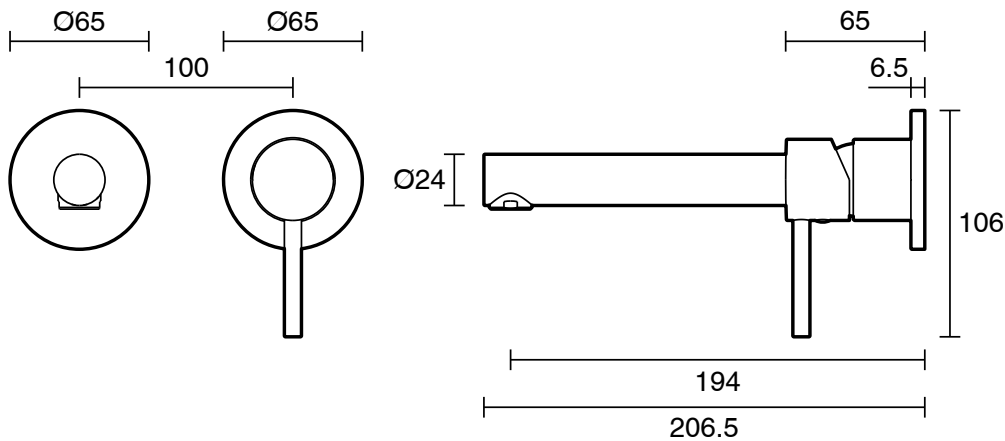

mizu

Mizu Drift Wall Basin / Bath Mixer Set with Straight Spout 2 Piece Kit Brushed Brass (6 Star) Lead Free
2267392

SPECIFICATIONS	
Recommended Use	Residential;Commercial
Colour Finish	Brushed Brass
Primary Material	Lead Free Brass
Recommended Pressure Range	150 - 500 kPa as per AS3500
Max Continuous Working Temperature (deg C)	65
Min Continuous Working Temperature (deg C)	5
WARRANTY	
Residential & Commercial Use (Years)	25
Spare Parts & Labour (Years)	1
<i>Please refer to Mizu Warranty page for full Terms and Conditions</i>	

Disclaimer: Products in this specification manual must by regulation be installed by licensed and registered trade people. The manufacturer/distributor reserves the right to vary specifications or delete models from their range without prior notification. Dimensions are nominal measurements only. Dimensions and set-outs listed are correct at time of publication however the manufacturer/distributor takes no responsibility for printing errors.