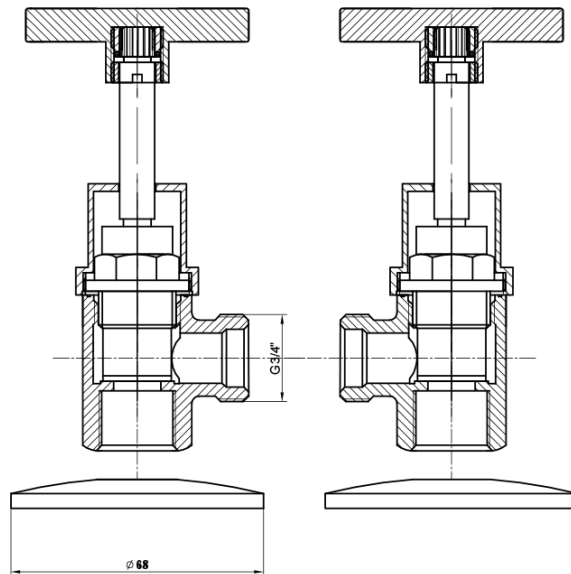

Posh Solus Washing Machine Stops Chrome (Pair)

9505444

SPECIFICATIONS

Recommended Use	Residential;Commercial
Colour	Chrome
Material	DR Brass
Recommended Pressure Range	150-500kPa
Maximum Continuous Working Temperature	80°C
Suitable for Storage Tank Hot Water	Yes
Suitable for Continuous Flow Hot Water	Yes
Suitable for Gravity Feed Hot Water	Yes

WARRANTY

Residential & Commercial Use (Years)	25
Spare Parts & Labour (Years)	1

Please refer to Posh Warranty Page for full Terms and Conditions

Dimensions are nominal measurements only.

CLEANING RECOMMENDATIONS:

We recommend the use of soapy water or approved cleaners. This product should not be cleaned with abrasive materials. Damage caused by any improper treatment is not covered by the product warranty. Refer to Warranty Conditions

Disclaimer: Products in this specification manual must by regulation be installed by licensed and registered trade people. The manufacturer/distributor reserves the right to vary specifications or delete models from their range without prior notification. Dimensions are nominal measurements only. Dimensions and set-outs listed are correct at time of publication however the manufacturer/distributor takes no responsibility for printing errors.

Published 01/04/2026

To see the complete Posh range go to
www.reece.com.au