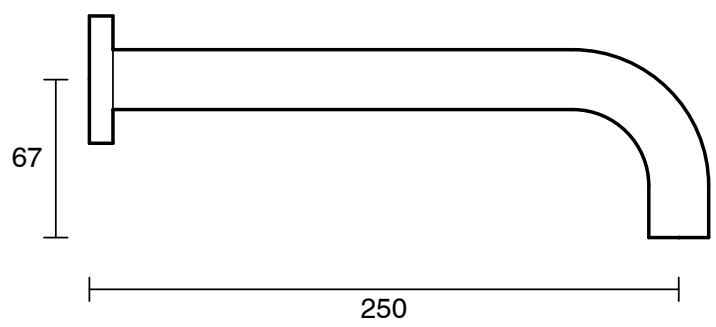

SUSSEX

Scala 25 Wall Outlet Curved 250mm Living Rustic Bronze (6 Star) Lead Free

51163

SPECIFICATIONS

Recommended Use	Residential;Commercial
Colour Finish	Living Rustic Bronze
Primary Material	Lead Free Brass
Recommended Pressure Range	150 - 500 kPa as per AS3500
Max Continuous Working Temperature (deg C)	65
Min Continuous Working Temperature (deg C)	1

WARRANTY

Residential Use (Years)	40
Commercial Use (Years)	10

Please refer to Sussex Warranty page for full Terms and Conditions

Dimensions are nominal measurements only.

CLEANING RECOMMENDATIONS:

We recommend the use of soapy water or approved cleaners. This product should not be cleaned with abrasive materials. Damage caused by any improper treatment is not covered by the product warranty. Refer to Warranty Conditions

Disclaimer: Products in this specification manual must by regulation be installed by licensed and registered trade people. The manufacturer/distributor reserves the right to vary specifications or delete models from their range without prior notification. Dimensions are nominal measurements only. Dimensions and set-outs listed are correct at time of publication however the manufacturer/distributor takes no responsibility for printing errors.

Published 30/04/2026

To see the complete Sussex range go to www.reece.com.au