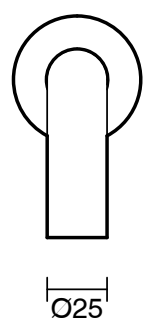

SUSSEX

Scala 25 Wall Outlet Curved 250mm Living Rustic Bronze (6 Star) Lead Free

51163

SPECIFICATIONS

Recommended Use	Residential;Commercial
Colour Finish	Living Rustic Bronze
Primary Material	Lead Free Brass
Recommended Pressure Range	150 - 500 kPa as per AS3500
Max Continuous Working Temperature (deg C)	65
Min Continuous Working Temperature (deg C)	1

WARRANTY

Residential Use (Years)	40
Commercial Use (Years)	10

Please refer to Sussex Warranty page for full Terms and Conditions