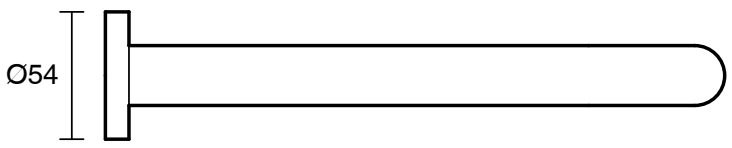

SUSSEX

Scala 25 Wall Outlet Curved 250mm Living Rustic Bronze (6 Star) Lead Free

51163

SPECIFICATIONS

Recommended Use	Residential;Commercial
Colour Finish	Living Rustic Bronze
Primary Material	Lead Free Brass
Recommended Pressure Range	150 - 500 kPa as per AS3500
Max Continuous Working Temperature (deg C)	65
Min Continuous Working Temperature (deg C)	1

WARRANTY

Residential Use (Years)	40
Commercial Use (Years)	10

Please refer to Sussex Warranty page for full Terms and Conditions

Dimensions are nominal measurements only.

CLEANING RECOMMENDATIONS:

We recommend the use of soapy water or approved cleaners. This product should not be cleaned with abrasive materials. Damage caused by any improper treatment is not covered by the product warranty. Refer to Warranty Conditions

Disclaimer: Products in this specification manual must by regulation be installed by licensed and registered trade people. The manufacturer/distributor reserves the right to vary specifications or delete models from their range without prior notification. Dimensions are nominal measurements only. Dimensions and set-outs listed are correct at time of publication however the manufacturer/distributor takes no responsibility for printing errors.

Published 30/04/2026

To see the complete Sussex range go to www.reece.com.au