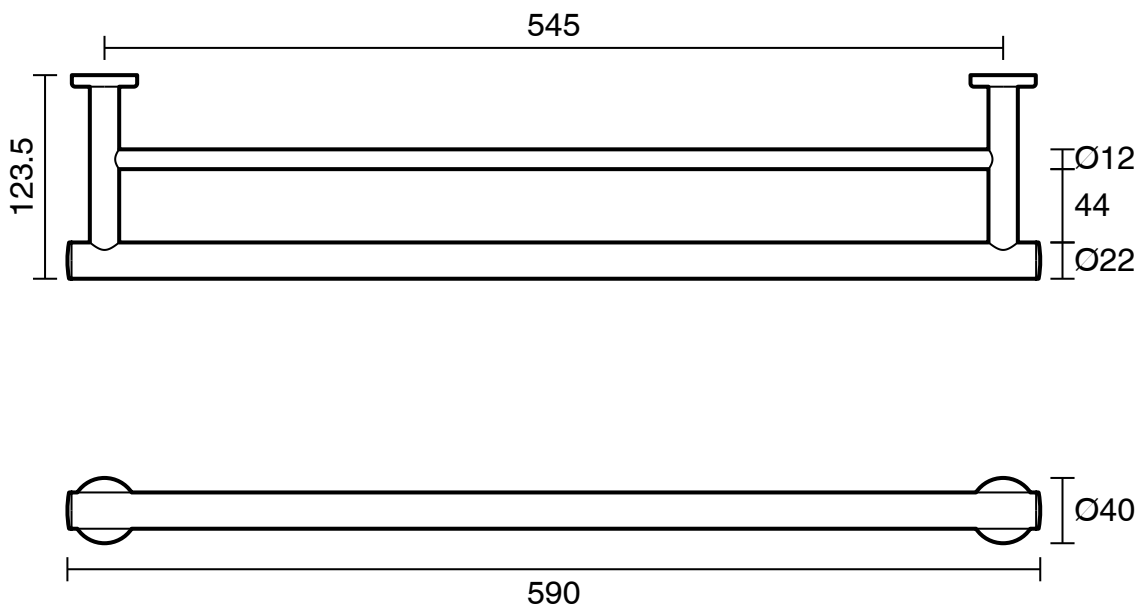

mizu

Mizu Drift Double Towel Rail 600mm Chrome

2202018

SPECIFICATIONS

Recommended Use	Residential;Commercial
Colour Finish	Polished Chrome
Primary Material	DR Brass

WARRANTY

Residential & Commercial Use (Years)	25
Spare Parts & Labour (Years)	1

Please refer to Mizu Warranty page for full Terms and Conditions

Dimensions are nominal measurements only.

CLEANING RECOMMENDATIONS:

We recommend the use of soapy water or approved cleaners. This product should not be cleaned with abrasive materials. Damage caused by any improper treatment is not covered by the product warranty. Refer to Warranty Conditions

Disclaimer: Products in this specification manual must by regulation be installed by licensed and registered trade people. The manufacturer/distributor reserves the right to vary specifications or delete models from their range without prior notification. Dimensions are nominal measurements only. Dimensions and set-outs listed are correct at time of publication however the manufacturer/distributor takes no responsibility for printing errors.

Published 01/04/2026

To see the complete Mizu range go to www.reece.com.au