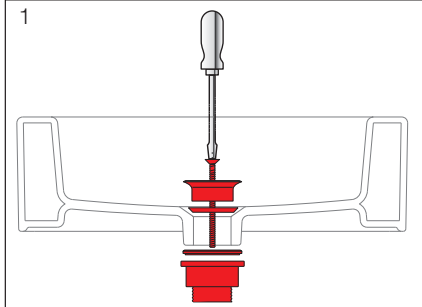

LAUFEN ILBAGNOLESSI One WALL BASIN

INSTALLATION

Open valve

click clack valve

Push to close
Push to open

Plumbers, please ensure a copy of the installation instructions is left with the end user for future reference