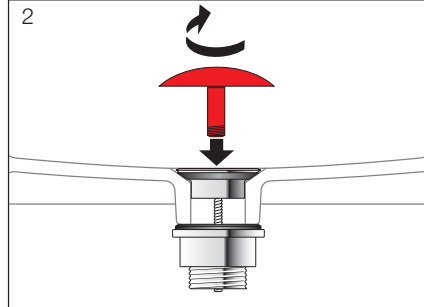

LAUFEN ILBAGNOLESSI One WALL BASIN

INSTALLATION

Open valve

click clack valve

Push to close
Push to open

Plumbers, please ensure a copy of the installation instructions is left with the end user for future reference