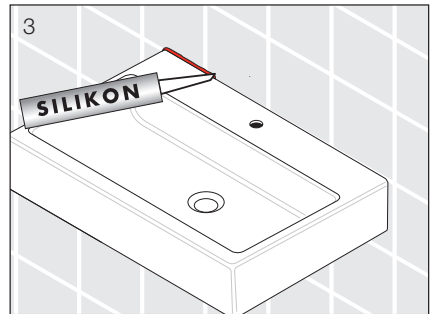

LAUFEN ILBAGNOLESSI One WALL BASIN

INSTALLATION

Open valve

click clack valve

Push to close
Push to open

Plumbers, please ensure a copy of the installation instructions is left with the end user for future reference