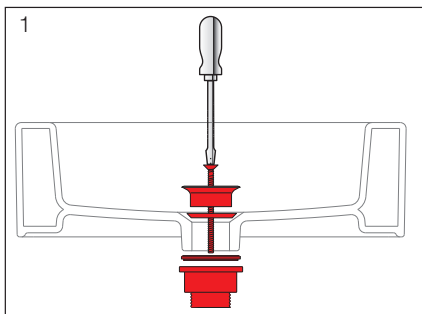

LAUFEN ILBAGNOLESSI One WALL BASIN

INSTALLATION

Open valve

click clack valve

Push to close
Push to open

Plumbers, please ensure a copy of the installation instructions is left with the end user for future reference