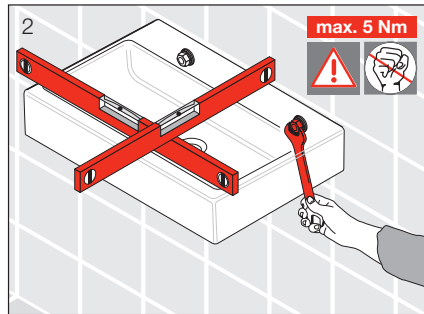

LAUFEN ILBAGNOLESSI One WALL BASIN

INSTALLATION

Open valve

click clack valve

Push to close
Push to open

Plumbers, please ensure a copy of the installation instructions is left with the end user for future reference