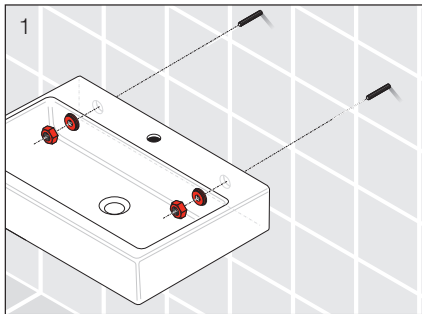

LAUFEN ILBAGNOLESSI One WALL BASIN

INSTALLATION

Open valve

click clack valve

Push to close
Push to open

Plumbers, please ensure a copy of the installation instructions is left with the end user for future reference