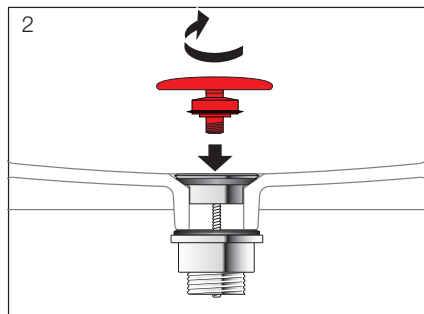

LAUFEN ILBAGNOLESSI One WALL BASIN

INSTALLATION

Open valve

click clack valve

Push to close
Push to open

Plumbers, please ensure a copy of the installation instructions is left with the end user for future reference