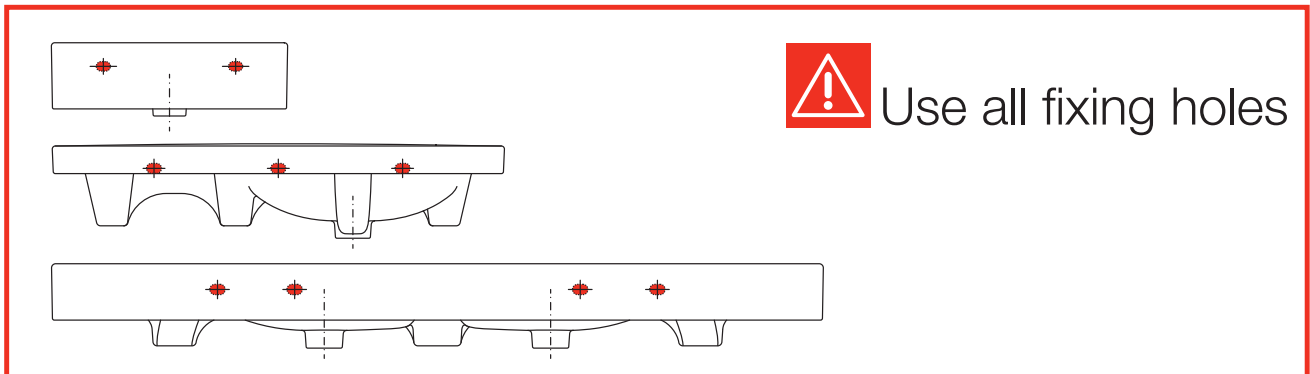

LAUFEN ILBAGNOLESSI One WALL BASIN

INSTALLATION

Open valve

click clack valve

Push to close
Push to open

Plumbers, please ensure a copy of the installation instructions is left with the end user for future reference