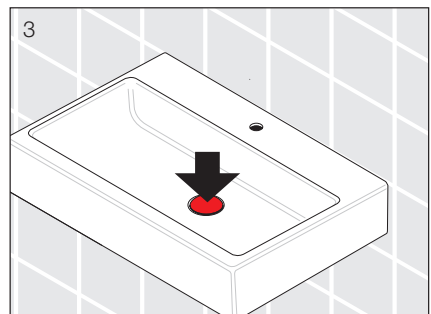

LAUFEN ILBAGNOLESSI One WALL BASIN

INSTALLATION

Open valve

click clack valve

Push to close
Push to open

Plumbers, please ensure a copy of the installation instructions is left with the end user for future reference