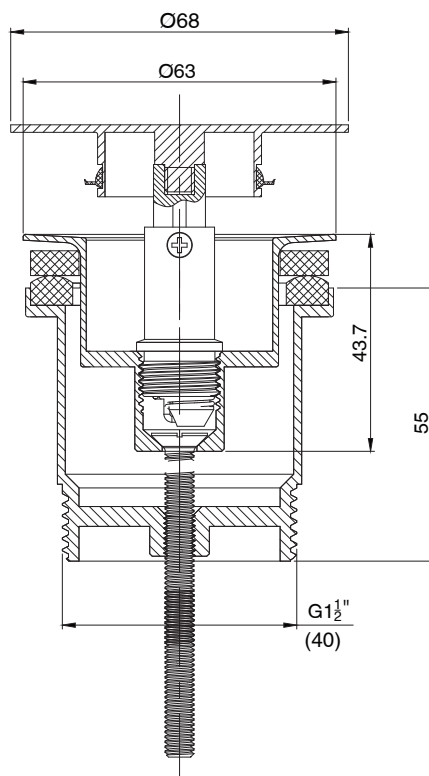

## Mizu Drift Universal 40mm Flat Pop Up Plug & Waste Brushed Brass

9512373

| SPECIFICATIONS  |                        |
|---|------------------------|
| Recommended Use   | Residential;Commercial |
| Colour Finish   | Brushed Brass          |
| Primary Material  | DR Brass               |
| WARRANTY  |                        |
| Parts Replacement Only - excludes labour costs (Years)                  | 1                      |
| <i>Please refer to Mizu Warranty page for full Terms and Conditions</i> |                        |

Dimensions are nominal measurements only.