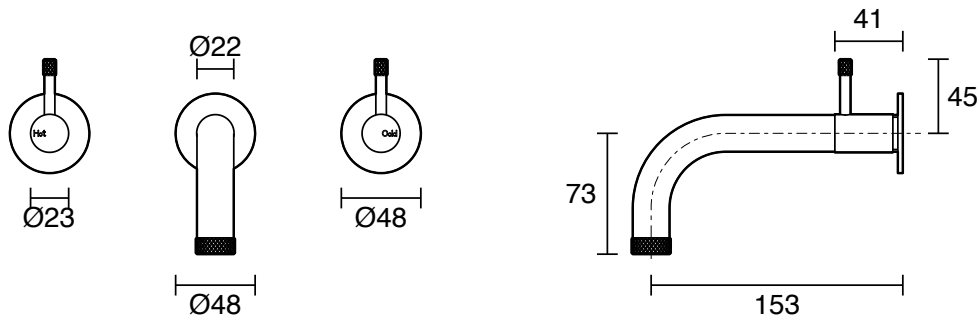

SUSSEX

Sussex Scala Nova Wall Basin/Bath Set 150mm PVD Brushed Nickel (5 Star) Lead Free

43602

SPECIFICATIONS

Recommended Use	Residential;Commercial
Colour Finish	Brushed Nickel
Primary Material	Lead Free Brass
Recommended Pressure Range	150 - 500 kPa as per AS3500
Max Continuous Working Temperature (deg C)	65
Min Continuous Working Temperature (deg C)	1

WARRANTY

Residential Use (Years)	40
Commercial Use (Years)	10

Please refer to Sussex Warranty page for full Terms and Conditions