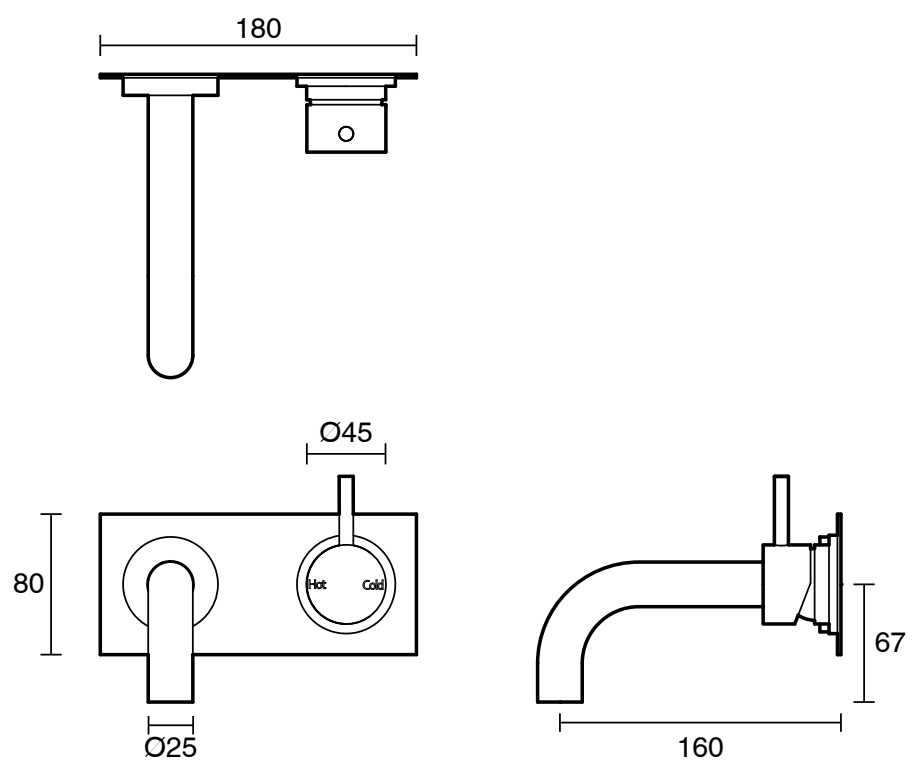

SUSSEX

**Scala 25 Curved Bath Mixer Outlet System Right Hand 160mm PVD Brushed Platinum Gold
Lead Free
52110**

SPECIFICATIONS

Recommended Use	Residential;Commercial
Colour Finish	Brushed Platinum Gold
Primary Material	Lead Free Brass
Recommended Pressure Range	150 - 500 kPa as per AS3500
Max Continuous Working Temperature (deg C)	65
Min Continuous Working Temperature (deg C)	1

WARRANTY

Residential Use (Years)	40
Commercial Use (Years)	10

Please refer to Sussex Warranty page for full Terms and Conditions

Dimensions are nominal measurements only.

CLEANING RECOMMENDATIONS:

We recommend the use of soapy water or approved cleaners. This product should not be cleaned with abrasive materials. Damage caused by any improper treatment is not covered by the product warranty. Refer to Warranty Conditions

Disclaimer: Products in this specification manual must by regulation be installed by licensed and registered trade people. The manufacturer/distributor reserves the right to vary specifications or delete models from their range without prior notification. Dimensions are nominal measurements only. Dimensions and set-outs listed are correct at time of publication however the manufacturer/distributor takes no responsibility for printing errors.

Published 12/05/2026

To see the complete Sussex range go to www.reece.com.au