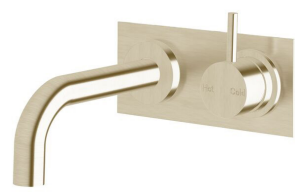

SUSSEX

**Scala 25 Curved Bath Mixer Outlet System Right Hand 160mm PVD Brushed Platinum Gold
Lead Free
52110**

SPECIFICATIONS

Recommended Use	Residential;Commercial
Colour Finish	Brushed Platinum Gold
Primary Material	Lead Free Brass
Recommended Pressure Range	150 - 500 kPa as per AS3500
Max Continuous Working Temperature (deg C)	65
Min Continuous Working Temperature (deg C)	1

WARRANTY

Residential Use (Years)	40
Commercial Use (Years)	10

Please refer to Sussex Warranty page for full Terms and Conditions

Dimensions are nominal measurements only.

CLEANING RECOMMENDATIONS:

We recommend the use of soapy water or approved cleaners. This product should not be cleaned with abrasive materials. Damage caused by any improper treatment is not covered by the product warranty. Refer to Warranty Conditions

Disclaimer: Products in this specification manual must by regulation be installed by licensed and registered trade people. The manufacturer/distributor reserves the right to vary specifications or delete models from their range without prior notification. Dimensions are nominal measurements only. Dimensions and set-outs listed are correct at time of publication however the manufacturer/distributor takes no responsibility for printing errors.

Published 12/05/2026

To see the complete Sussex range go to www.reece.com.au