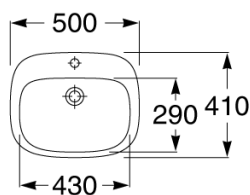

Roca Debba Semi Inset Basin 500mm x 410mm 1 Taphole White

9506363

SPECIFICATIONS	
Recommended Use	Residential;Commercial
Primary Material	Vitreous China
Colour Finish	White
Bowl Capacity (L)	4.5
Weight (kg)	9.5
Taphole Configuration	One
Overflow Included	Yes
Plug & Waste Included	No
WARRANTY	
Residential & Commercial Use (Years)	25
Spare Parts & Labour (Years)	1
<i>Please refer to Roca Warranty page for full Terms and Conditions</i>	

Disclaimer: Products in this specification manual must by regulation be installed by licensed and registered trade people. The manufacturer/distributor reserves the right to vary specifications or delete models from their range without prior notification. Dimensions are nominal measurements only. Dimensions and set-outs listed are correct at time of publication however the manufacturer/distributor takes no responsibility for printing errors.