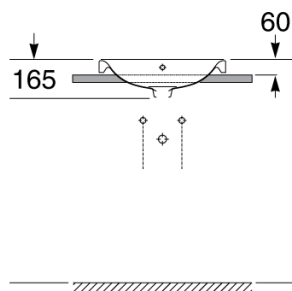

Roca Debba Semi Inset Basin 500mm x 410mm 1 Taphole White

9506363

SPECIFICATIONS	
Recommended Use	Residential;Commercial
Primary Material	Vitreous China
Colour Finish	White
Bowl Capacity (L)	4.5
Weight (kg)	9.5
Taphole Configuration	One
Overflow Included	Yes
Plug & Waste Included	No
WARRANTY	
Residential & Commercial Use (Years)	25
Spare Parts & Labour (Years)	1
<i>Please refer to Roca Warranty page for full Terms and Conditions</i>	

Disclaimer: Products in this specification manual must by regulation be installed by licensed and registered trade people. The manufacturer/distributor reserves the right to vary specifications or delete models from their range without prior notification. Dimensions are nominal measurements only. Dimensions and set-outs listed are correct at time of publication however the manufacturer/distributor takes no responsibility for printing errors.