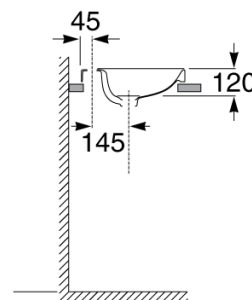

Roca Debba Semi Inset Basin 500mm x 410mm 1 Taphole White

9506363

SPECIFICATIONS	
Recommended Use	Residential;Commercial
Primary Material	Vitreous China
Colour Finish	White
Bowl Capacity (L)	4.5
Weight (kg)	9.5
Taphole Configuration	One
Overflow Included	Yes
Plug & Waste Included	No
WARRANTY	
Residential & Commercial Use (Years)	25
Spare Parts & Labour (Years)	1
<i>Please refer to Roca Warranty page for full Terms and Conditions</i>	

Disclaimer: Products in this specification manual must by regulation be installed by licensed and registered trade people. The manufacturer/distributor reserves the right to vary specifications or delete models from their range without prior notification. Dimensions are nominal measurements only. Dimensions and set-outs listed are correct at time of publication however the manufacturer/distributor takes no responsibility for printing errors.