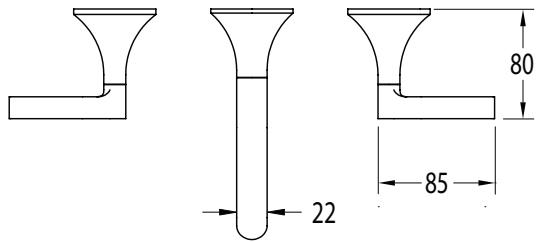

SUSSEX

Sussex Oria Wall Basin Set 165mm Outlet PVD Brushed Gold (5 Star) Lead Free

39684

SPECIFICATIONS

Recommended Use	Residential;Commercial
Colour Finish	Brushed Gold
Primary Material	Lead Free Brass
Recommended Pressure Range	150 - 500 kPa as per AS3500
Max Continuous Working Temperature (deg C)	65
Min Continuous Working Temperature (deg C)	1

WARRANTY

Residential Use (Years)	40
Commercial Use (Years)	10

Please refer to Sussex Warranty page for full Terms and Conditions

Dimensions are nominal measurements only.

CLEANING RECOMMENDATIONS:

We recommend the use of soapy water or approved cleaners. This product should not be cleaned with abrasive materials. Damage caused by any improper treatment is not covered by the product warranty. Refer to Warranty Conditions

Disclaimer: Products in this specification manual must by regulation be installed by licensed and registered trade people. The manufacturer/distributor reserves the right to vary specifications or delete models from their range without prior notification. Dimensions are nominal measurements only. Dimensions and set-outs listed are correct at time of publication however the manufacturer/distributor takes no responsibility for printing errors.

Published 30/04/2026

To see the complete Sussex range go to www.reece.com.au