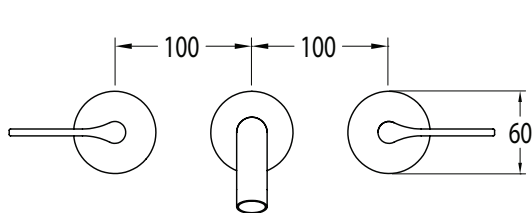

SUSSEX

Sussex Oria Wall Basin Set 165mm Outlet PVD Brushed Gold (5 Star) Lead Free

39684

SPECIFICATIONS

Recommended Use	Residential;Commercial
Colour Finish	Brushed Gold
Primary Material	Lead Free Brass
Recommended Pressure Range	150 - 500 kPa as per AS3500
Max Continuous Working Temperature (deg C)	65
Min Continuous Working Temperature (deg C)	1

WARRANTY

Residential Use (Years)	40
Commercial Use (Years)	10

Please refer to Sussex Warranty page for full Terms and Conditions

Dimensions are nominal measurements only.

CLEANING RECOMMENDATIONS:

We recommend the use of soapy water or approved cleaners. This product should not be cleaned with abrasive materials. Damage caused by any improper treatment is not covered by the product warranty. Refer to Warranty Conditions

Disclaimer: Products in this specification manual must by regulation be installed by licensed and registered trade people. The manufacturer/distributor reserves the right to vary specifications or delete models from their range without prior notification. Dimensions are nominal measurements only. Dimensions and set-outs listed are correct at time of publication however the manufacturer/distributor takes no responsibility for printing errors.

Published 30/04/2026

To see the complete Sussex range go to www.reece.com.au