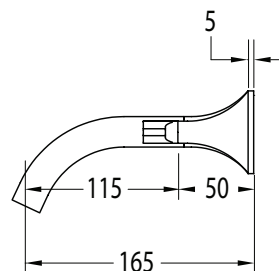

SUSSEX

Sussex Oria Wall Basin Set 165mm Outlet PVD Brushed Gold (5 Star) Lead Free

39684

SPECIFICATIONS

Recommended Use	Residential;Commercial
Colour Finish	Brushed Gold
Primary Material	Lead Free Brass
Recommended Pressure Range	150 - 500 kPa as per AS3500
Max Continuous Working Temperature (deg C)	65
Min Continuous Working Temperature (deg C)	1

WARRANTY

Residential Use (Years)	40
Commercial Use (Years)	10

Please refer to Sussex Warranty page for full Terms and Conditions

Dimensions are nominal measurements only.

CLEANING RECOMMENDATIONS:

We recommend the use of soapy water or approved cleaners. This product should not be cleaned with abrasive materials. Damage caused by any improper treatment is not covered by the product warranty. Refer to Warranty Conditions

Disclaimer: Products in this specification manual must by regulation be installed by licensed and registered trade people. The manufacturer/distributor reserves the right to vary specifications or delete models from their range without prior notification. Dimensions are nominal measurements only. Dimensions and set-outs listed are correct at time of publication however the manufacturer/distributor takes no responsibility for printing errors.

Published 30/04/2026

To see the complete Sussex range go to www.reece.com.au