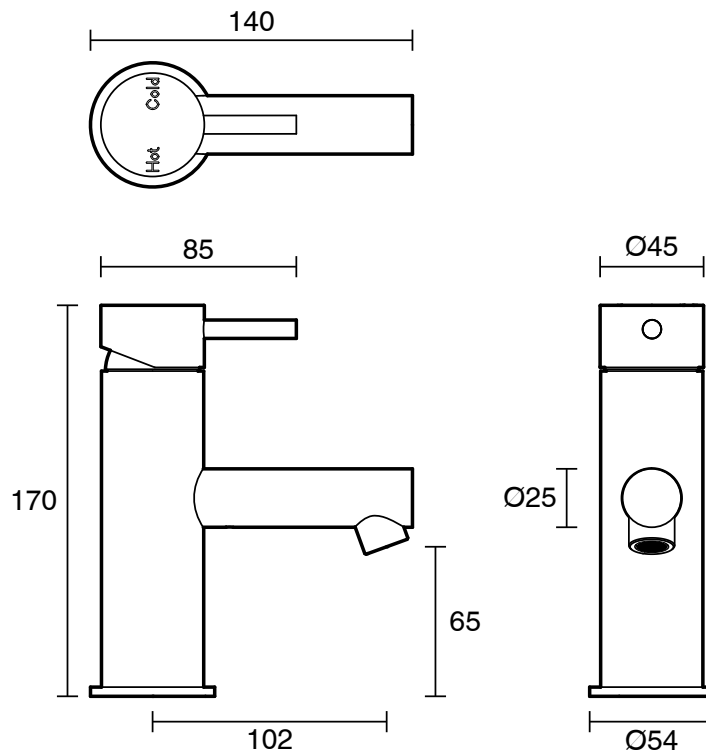

SUSSEX

Scala Basin Mixer 90mm Outlet PVD Brushed Gunmetal (6 Star) Lead Free

51343

SPECIFICATIONS	
Recommended Use	Residential;Commercial
Colour Finish	Brushed Gunmetal
Primary Material	Lead Free Brass
Recommended Pressure Range	150 - 500 kPa as per AS3500
Max Continuous Working Temperature (deg C)	65
Min Continuous Working Temperature (deg C)	1
WARRANTY	
Residential Use (Years)	40
Commercial Use (Years)	10
<i>Please refer to Sussex Warranty page for full Terms and Conditions</i>	

Disclaimer: Products in this specification manual must by regulation be installed by licensed and registered trade people. The manufacturer/distributor reserves the right to vary specifications or delete models from their range without prior notification. Dimensions are nominal measurements only. Dimensions and set-outs listed are correct at time of publication however the manufacturer/distributor takes no responsibility for printing errors.