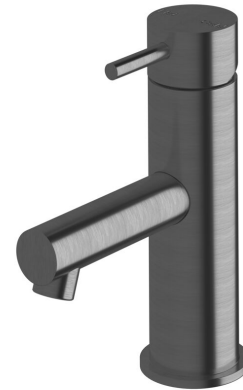

SUSSEX

Scala Basin Mixer 90mm Outlet PVD Brushed Gunmetal (6 Star) Lead Free

51343

SPECIFICATIONS	
Recommended Use	Residential;Commercial
Colour Finish	Brushed Gunmetal
Primary Material	Lead Free Brass
Recommended Pressure Range	150 - 500 kPa as per AS3500
Max Continuous Working Temperature (deg C)	65
Min Continuous Working Temperature (deg C)	1
WARRANTY	
Residential Use (Years)	40
Commercial Use (Years)	10
<i>Please refer to Sussex Warranty page for full Terms and Conditions</i>	