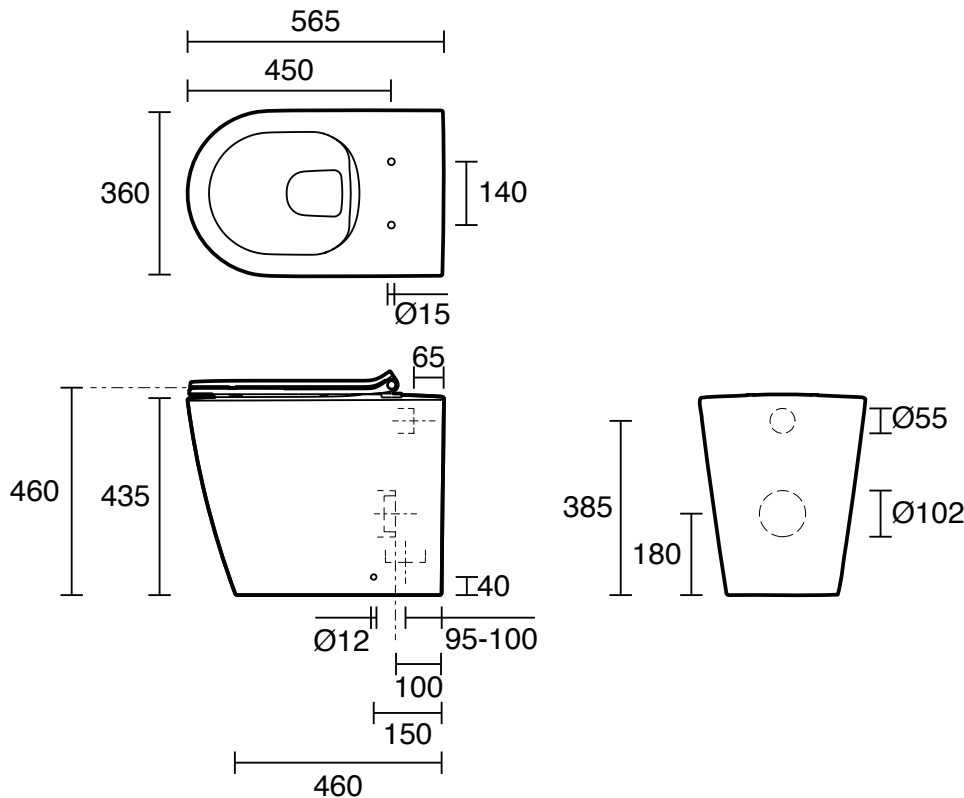

KADO

Kado Lux MK2 Rimless Back To Wall Overheight Pan with Thin Soft Close Quick Release Seat (4 Star)

1832071

SPECIFICATIONS

Recommended Use	Residential;Commercial
Pan Material	Vitreous China
Toilet Seat Material	Polypropylene (PP)
Weight of Pan (kg)	31.5
Toilet Seat Type	Soft Close;Quick Release;Thin
Rim Configuration	Rimless
Outlet Type	P Trap;S Trap

WARRANTY

Residential & Commercial Use (Years)	25
Spare Parts & Labour (Years)	1

Please refer to Kado Warranty Page for full Terms and Conditions

Dimensions are nominal measurements only.

CLEANING RECOMMENDATIONS:

We recommend the use of soapy water or approved cleaners. This product should not be cleaned with abrasive materials. Damage caused by any improper treatment is not covered by the product warranty. Refer to Warranty Conditions

Disclaimer: Products in this specification manual must by regulation be installed by licensed and registered trade people. The manufacturer/distributor reserves the right to vary specifications or delete models from their range without prior notification. Dimensions are nominal measurements only. Dimensions and set-outs listed are correct at time of publication however the manufacturer/distributor takes no responsibility for printing errors.

Published 01/04/2026

To see the complete Kado range go to www.reece.com.au