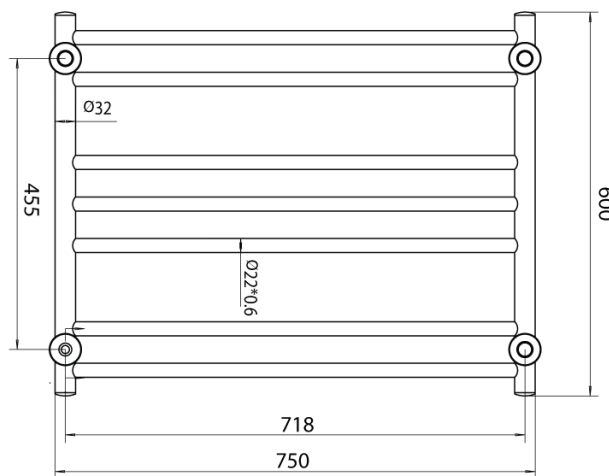

Posh Domaine Heated Towel Rail 750 x 600mm Polished Stainless Steel

9508098

SPECIFICATIONS

Recommended Use	Residential;Commercial
Colour Finish	Polished Stainless Steel
Primary Material	Stainless Steel 304
Mounting	Wall
Electrical Connection Type	Plug-In;Hardwired
Heating Method	Dry Element
Power Supply (V)	230V AC
IP Rating	IP45

WARRANTY

Residential & Commercial Use (Years)	10
Spare Parts & Labour (Years)	1

Please refer to Posh Warranty Page for full Terms and Conditions

Dimensions are nominal measurements only.

CLEANING RECOMMENDATIONS:

We recommend the use of soapy water or approved cleaners. This product should not be cleaned with abrasive materials. Damage caused by any improper treatment is not covered by the product warranty. Refer to Warranty Conditions

Disclaimer: Products in this specification manual must by regulation be installed by licensed and registered trade people. The manufacturer/distributor reserves the right to vary specifications or delete models from their range without prior notification. Dimensions are nominal measurements only. Dimensions and set-outs listed are correct at time of publication however the manufacturer/distributor takes no responsibility for printing errors.

Published 01/04/2026

To see the complete Posh range go to www.reece.com.au