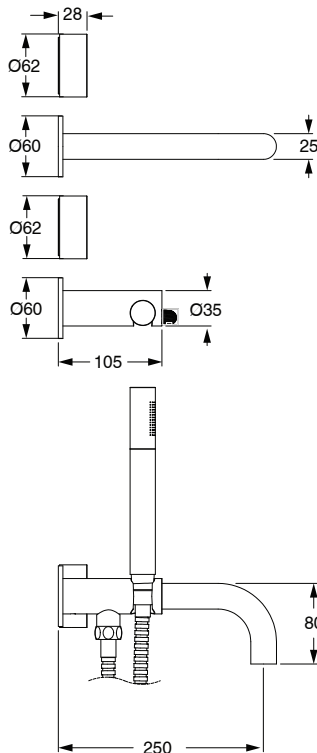

SUSSEX

Sussex Pure Progressive Bath Mixer Tap System 250mm with Handshower Right Hand and Cirque Textured Handles PVD Brushed Nickel (3 Star)
9511525

SPECIFICATIONS	
Recommended Use	Residential;Commercial
Colour Finish	Brushed Nickel
Primary Material	DR Brass
Recommended Pressure Range	150 - 500 kPa as per AS3500
Max Continuous Working Temperature (deg C)	65
Min Continuous Working Temperature (deg C)	1
WARRANTY	
Residential Use (Years)	40
Commercial Use (Years)	10
<i>Please refer to Sussex Warranty page for full Terms and Conditions</i>	

Disclaimer: Products in this specification manual must by regulation be installed by licensed and registered trade people. The manufacturer/distributor reserves the right to vary specifications or delete models from their range without prior notification. Dimensions are nominal measurements only. Dimensions and set-outs listed are correct at time of publication however the manufacturer/distributor takes no responsibility for printing errors.