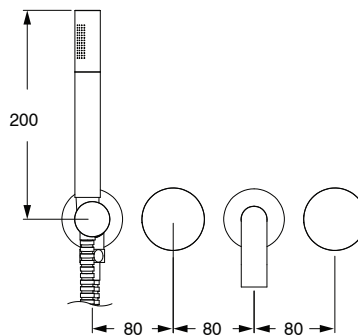

SUSSEX

Sussex Pure Progressive Bath Mixer Tap System 250mm with Handshower Right Hand and Cirque Textured Handles PVD Brushed Nickel (3 Star)
9511525

SPECIFICATIONS	
Recommended Use	Residential;Commercial
Colour Finish	Brushed Nickel
Primary Material	DR Brass
Recommended Pressure Range	150 - 500 kPa as per AS3500
Max Continuous Working Temperature (deg C)	65
Min Continuous Working Temperature (deg C)	1
WARRANTY	
Residential Use (Years)	40
Commercial Use (Years)	10
<i>Please refer to Sussex Warranty page for full Terms and Conditions</i>	

Disclaimer: Products in this specification manual must by regulation be installed by licensed and registered trade people. The manufacturer/distributor reserves the right to vary specifications or delete models from their range without prior notification. Dimensions are nominal measurements only. Dimensions and set-outs listed are correct at time of publication however the manufacturer/distributor takes no responsibility for printing errors.