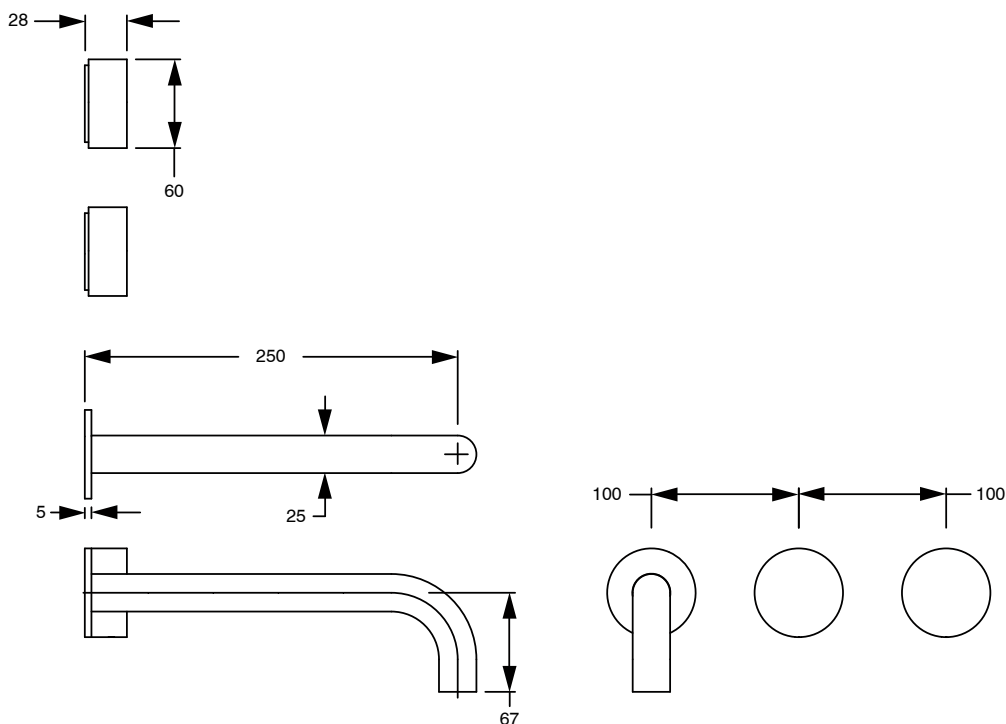

SUSSEX

**Sussex Pure Wall Bath Hostess System 250mm with Linear Textured Handles
PVD Brushed Gold Lead Free
46895**

SPECIFICATIONS

Recommended Use	Residential;Commercial
Colour Finish	Brushed Gold
Primary Material	Lead Free Brass
Recommended Pressure Range	150 - 500 kPa as per AS3500
Max Continuous Working Temperature (deg C)	65
Min Continuous Working Temperature (deg C)	1

WARRANTY

Residential Use (Years)	40
Commercial Use (Years)	10

Please refer to Sussex Warranty page for full Terms and Conditions

Dimensions are nominal measurements only.

CLEANING RECOMMENDATIONS:

We recommend the use of soapy water or approved cleaners. This product should not be cleaned with abrasive materials. Damage caused by any improper treatment is not covered by the product warranty. Refer to Warranty Conditions

Disclaimer: Products in this specification manual must by regulation be installed by licensed and registered trade people. The manufacturer/distributor reserves the right to vary specifications or delete models from their range without prior notification. Dimensions are nominal measurements only. Dimensions and set-outs listed are correct at time of publication however the manufacturer/distributor takes no responsibility for printing errors.

Published 14/05/2026

To see the complete Sussex range go to www.reece.com.au