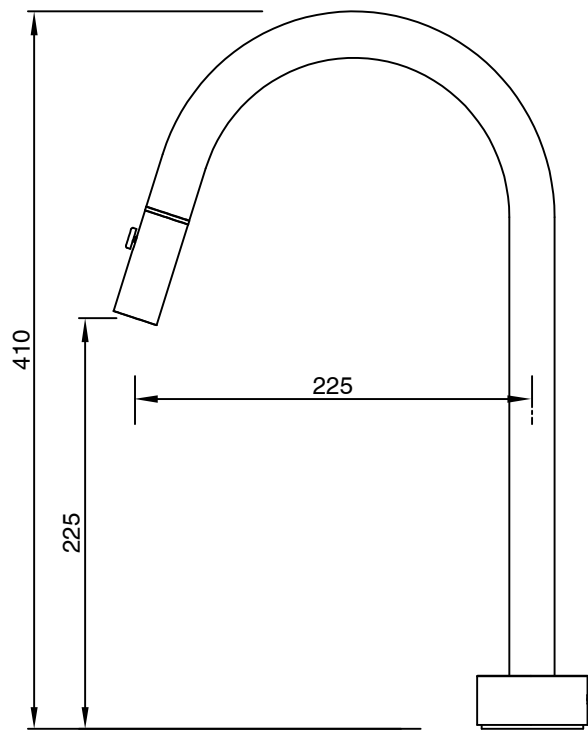

SUSSEX

Sussex Pure Progressive Sink Mixer Tap Set with Pull Out Spray PVD Matte Black (4 Star)

9511441

SPECIFICATIONS

Recommended Use	Residential;Commercial
Colour Finish	Matte Black
Primary Material	DR Brass
Recommended Pressure Range	150 - 500 kPa as per AS3500
Max Continuous Working Temperature (deg C)	65
Min Continuous Working Temperature (deg C)	1

WARRANTY

Residential Use (Years)	40
Commercial Use (Years)	10

Please refer to Sussex Warranty page for full Terms and Conditions

Dimensions are nominal measurements only.

CLEANING RECOMMENDATIONS:

We recommend the use of soapy water or approved cleaners. This product should not be cleaned with abrasive materials. Damage caused by any improper treatment is not covered by the product warranty. Refer to Warranty Conditions

Disclaimer: Products in this specification manual must by regulation be installed by licensed and registered trade people. The manufacturer/distributor reserves the right to vary specifications or delete models from their range without prior notification. Dimensions are nominal measurements only. Dimensions and set-outs listed are correct at time of publication however the manufacturer/distributor takes no responsibility for printing errors.

Published 13/04/2026

To see the complete Sussex range go to www.reece.com.au