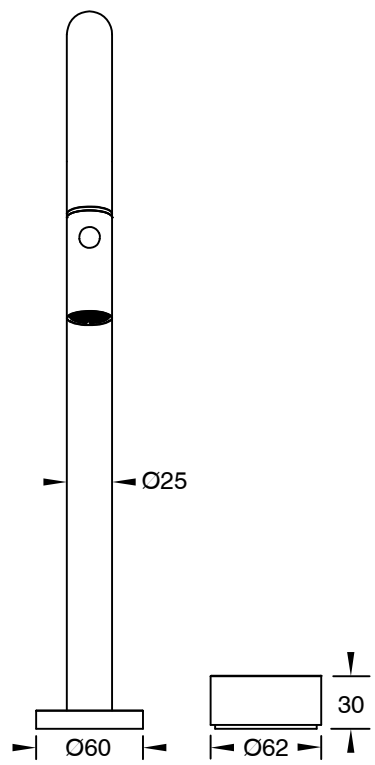

SUSSEX

Sussex Pure Progressive Sink Mixer Tap Set with Pull Out Spray PVD Matte Black (4 Star)

9511441

SPECIFICATIONS

Recommended Use	Residential;Commercial
Colour Finish	Matte Black
Primary Material	DR Brass
Recommended Pressure Range	150 - 500 kPa as per AS3500
Max Continuous Working Temperature (deg C)	65
Min Continuous Working Temperature (deg C)	1

WARRANTY

Residential Use (Years)	40
Commercial Use (Years)	10

Please refer to Sussex Warranty page for full Terms and Conditions

Dimensions are nominal measurements only.

CLEANING RECOMMENDATIONS:

We recommend the use of soapy water or approved cleaners. This product should not be cleaned with abrasive materials. Damage caused by any improper treatment is not covered by the product warranty. Refer to Warranty Conditions

Disclaimer: Products in this specification manual must by regulation be installed by licensed and registered trade people. The manufacturer/distributor reserves the right to vary specifications or delete models from their range without prior notification. Dimensions are nominal measurements only. Dimensions and set-outs listed are correct at time of publication however the manufacturer/distributor takes no responsibility for printing errors.

Published 13/04/2026

To see the complete Sussex range go to www.reece.com.au