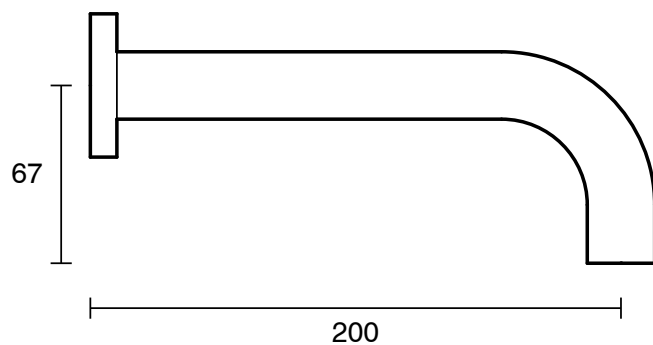

## Scala 25 Wall Outlet Curved 200mm Chrome (3 Star) Lead Free

51133

SPECIFICATIONS	
Recommended Use	Residential;Commercial
Colour Finish	Polished Chrome
Primary Material	Lead Free Brass
Recommended Pressure Range	150 - 500 kPa as per AS3500
Max Continuous Working Temperature (deg C)	65
Min Continuous Working Temperature (deg C)	1
WARRANTY	
Residential Use (Years)	40
Commercial Use (Years)	10
<i>Please refer to Sussex Warranty page for full Terms and Conditions</i>	

Dimensions are nominal measurements only.