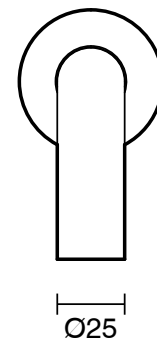

## Scala 25 Wall Outlet Curved 200mm Chrome (3 Star) Lead Free

51133

SPECIFICATIONS	
Recommended Use	Residential;Commercial
Colour Finish	Polished Chrome
Primary Material	Lead Free Brass
Recommended Pressure Range	150 - 500 kPa as per AS3500
Max Continuous Working Temperature (deg C)	65
Min Continuous Working Temperature (deg C)	1
WARRANTY	
Residential Use (Years)	40
Commercial Use (Years)	10
<i>Please refer to Sussex Warranty page for full Terms and Conditions</i>	

Dimensions are nominal measurements only.