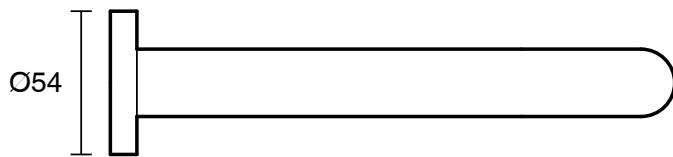

## Scala 25 Wall Outlet Curved 200mm Chrome (3 Star) Lead Free

51133

SPECIFICATIONS	
Recommended Use	Residential;Commercial
Colour Finish	Polished Chrome
Primary Material	Lead Free Brass
Recommended Pressure Range	150 - 500 kPa as per AS3500
Max Continuous Working Temperature (deg C)	65
Min Continuous Working Temperature (deg C)	1
WARRANTY	
Residential Use (Years)	40
Commercial Use (Years)	10
<i>Please refer to Sussex Warranty page for full Terms and Conditions</i>	

Dimensions are nominal measurements only.