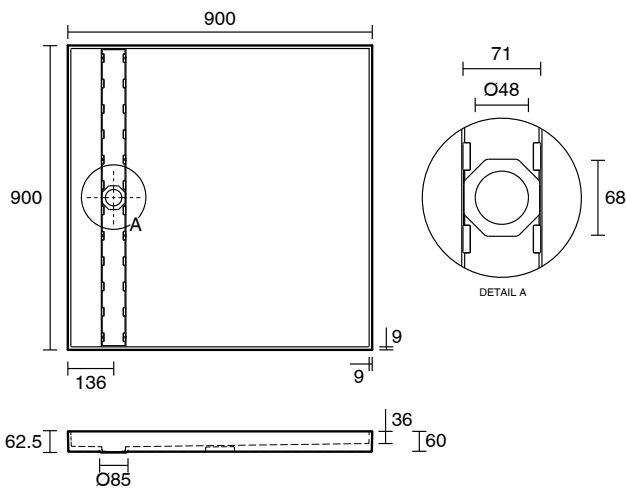

Posh Solus Tile Over Shower Tray with 1140mm Long Rear Stainless Steel Tile Insert Channel Suits Tiles 9mm and up (For 3 Wall / Alcove Install) 900mm x 900mm

9512242

SPECIFICATIONS

Recommended Use	Residential;Commercial
Shower Base Colour	Grey
Shower Base Material	SMC
Shower Grate Material	Stainless Steel (316 Grade)
Waste Position	Centre Rear
Shower Base Waste Size	50 mm
Weight of Shower Base	20 kg
Usage	Alcove Install

WARRANTY

Residential & Commercial Use (Years)	7
Spare Parts & Labour (Years)	1

Please refer to Posh Warranty Page for full Terms and Conditions

Dimensions are nominal measurements only.

CLEANING RECOMMENDATIONS:

We recommend the use of soapy water or approved cleaners. This product should not be cleaned with abrasive materials. Damage caused by any improper treatment is not covered by the product warranty. Refer to Warranty Conditions

Disclaimer: Products in this specification manual must by regulation be installed by licensed and registered trade people. The manufacturer/distributor reserves the right to vary specifications or delete models from their range without prior notification. Dimensions are nominal measurements only. Dimensions and set-outs listed are correct at time of publication however the manufacturer/distributor takes no responsibility for printing errors.

Published 01/04/2026

To see the complete Posh range go to
www.reece.com.au