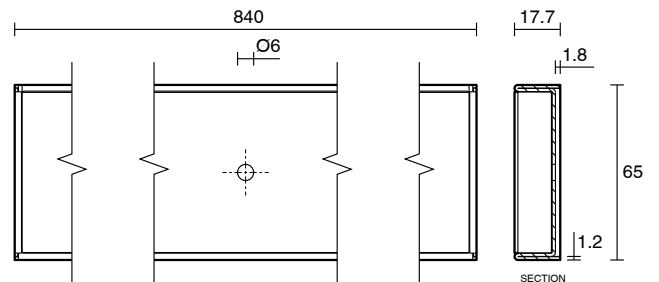

Posh Solus Tile Over Shower Tray with 1140mm Long Rear Stainless Steel Tile Insert Channel Suits Tiles 9mm and up (For 3 Wall / Alcove Install) 900mm x 900mm

9512242

SPECIFICATIONS

Recommended Use	Residential;Commercial
Shower Base Colour	Grey
Shower Base Material	SMC
Shower Grate Material	Stainless Steel (316 Grade)
Waste Position	Centre Rear
Shower Base Waste Size	50 mm
Weight of Shower Base	20 kg
Usage	Alcove Install

WARRANTY

Residential & Commercial Use (Years)	7
Spare Parts & Labour (Years)	1

Please refer to Posh Warranty Page for full Terms and Conditions

Dimensions are nominal measurements only.

CLEANING RECOMMENDATIONS:

We recommend the use of soapy water or approved cleaners. This product should not be cleaned with abrasive materials. Damage caused by any improper treatment is not covered by the product warranty. Refer to Warranty Conditions

Disclaimer: Products in this specification manual must by regulation be installed by licensed and registered trade people. The manufacturer/distributor reserves the right to vary specifications or delete models from their range without prior notification. Dimensions are nominal measurements only. Dimensions and set-outs listed are correct at time of publication however the manufacturer/distributor takes no responsibility for printing errors.

Published 01/04/2026

To see the complete Posh range go to
www.reece.com.au