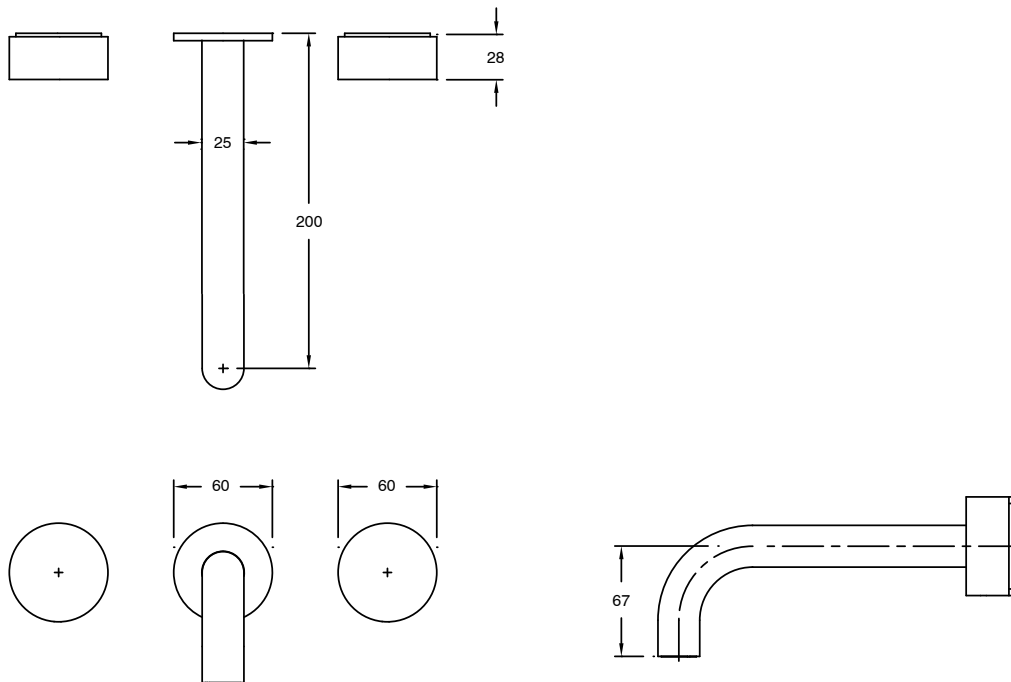

SUSSEX

Sussex Pure Bath Set 200mm with Cirque Textured Handles Chrome

2224626

SPECIFICATIONS

Recommended Use	Residential;Commercial
Colour Finish	Polished Chrome
Primary Material	DR Brass
Recommended Pressure Range	150 - 500 kPa as per AS3500
Max Continuous Working Temperature (deg C)	65
Min Continuous Working Temperature (deg C)	1

WARRANTY

Residential Use (Years)	40
Commercial Use (Years)	10

Please refer to Sussex Warranty page for full Terms and Conditions

Dimensions are nominal measurements only.

CLEANING RECOMMENDATIONS:

We recommend the use of soapy water or approved cleaners. This product should not be cleaned with abrasive materials. Damage caused by any improper treatment is not covered by the product warranty. Refer to Warranty Conditions

Disclaimer: Products in this specification manual must by regulation be installed by licensed and registered trade people. The manufacturer/distributor reserves the right to vary specifications or delete models from their range without prior notification. Dimensions are nominal measurements only. Dimensions and set-outs listed are correct at time of publication however the manufacturer/distributor takes no responsibility for printing errors.

Published 09/04/2026

To see the complete Sussex range go to
www.reece.com.au