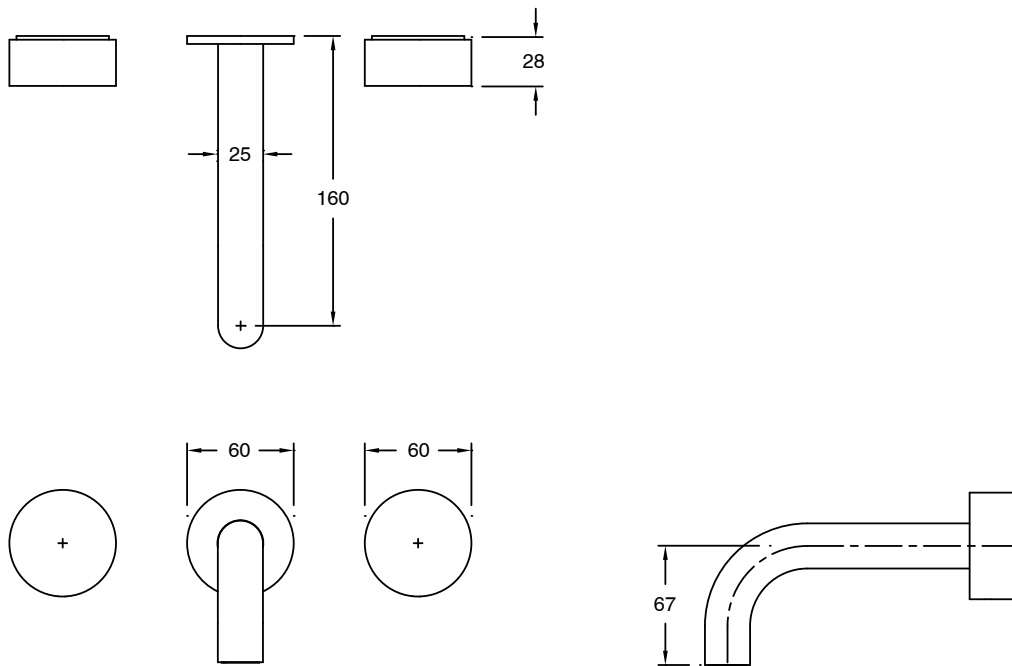

## Sussex Pure Bath Set 160mm with Linear Textured Handles PVD Matte Black Lead Free

47077

SPECIFICATIONS	
Recommended Use	Residential;Commercial
Colour Finish	Matte Black
Primary Material	Lead Free Brass
Recommended Pressure Range	150 - 500 kPa as per AS3500
Max Continuous Working Temperature (deg C)	65
Min Continuous Working Temperature (deg C)	1
WARRANTY	
Residential Use (Years)	40
Commercial Use (Years)	10
<i>Please refer to Sussex Warranty page for full Terms and Conditions</i>	

Dimensions are nominal measurements only.