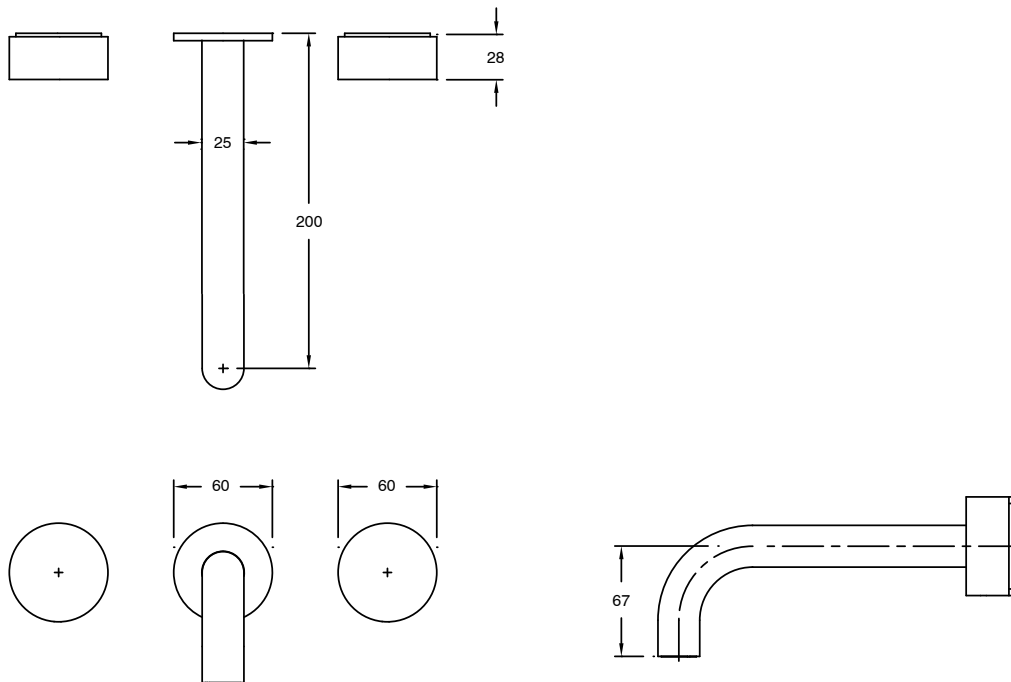

SUSSEX

Sussex Pure Bath Set 200mm with Diamond Textured Handles Chrome

2224618

SPECIFICATIONS

Recommended Use	Residential;Commercial
Colour Finish	Polished Chrome
Primary Material	DR Brass
Recommended Pressure Range	150 - 500 kPa as per AS3500
Max Continuous Working Temperature (deg C)	65
Min Continuous Working Temperature (deg C)	1

WARRANTY

Residential Use (Years)	40
Commercial Use (Years)	10

Please refer to Sussex Warranty page for full Terms and Conditions

Dimensions are nominal measurements only.

CLEANING RECOMMENDATIONS:

We recommend the use of soapy water or approved cleaners. This product should not be cleaned with abrasive materials. Damage caused by any improper treatment is not covered by the product warranty. Refer to Warranty Conditions

Disclaimer: Products in this specification manual must by regulation be installed by licensed and registered trade people. The manufacturer/distributor reserves the right to vary specifications or delete models from their range without prior notification. Dimensions are nominal measurements only. Dimensions and set-outs listed are correct at time of publication however the manufacturer/distributor takes no responsibility for printing errors.

Published 09/04/2026

To see the complete Sussex range go to www.reece.com.au