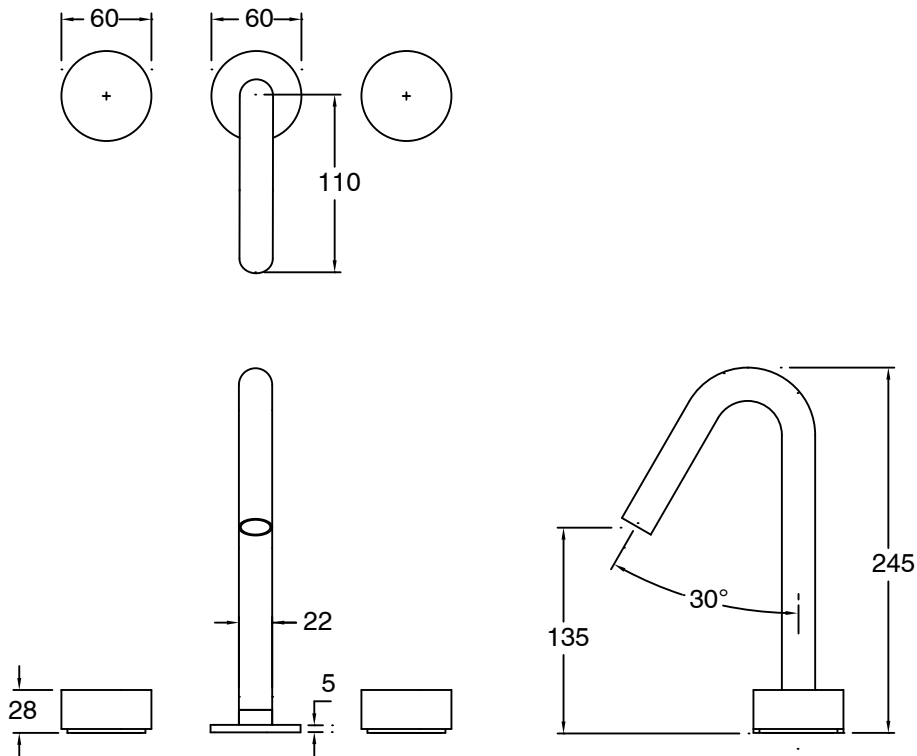

SUSSEX

Sussex Pure Basin Set with Diamond Textured Handles Brushed Nickel (5 Star)

2224595

SPECIFICATIONS	
Recommended Use	Residential;Commercial
Colour Finish	Brushed Nickel
Primary Material	DR Brass
Recommended Pressure Range	150 - 500 kPa as per AS3500
Max Continuous Working Temperature (deg C)	65
Min Continuous Working Temperature (deg C)	1
WARRANTY	
Residential Use (Years)	40
Commercial Use (Years)	10
<i>Please refer to Sussex Warranty page for full Terms and Conditions</i>	

Disclaimer: Products in this specification manual must by regulation be installed by licensed and registered trade people. The manufacturer/distributor reserves the right to vary specifications or delete models from their range without prior notification. Dimensions are nominal measurements only. Dimensions and set-outs listed are correct at time of publication however the manufacturer/distributor takes no responsibility for printing errors.