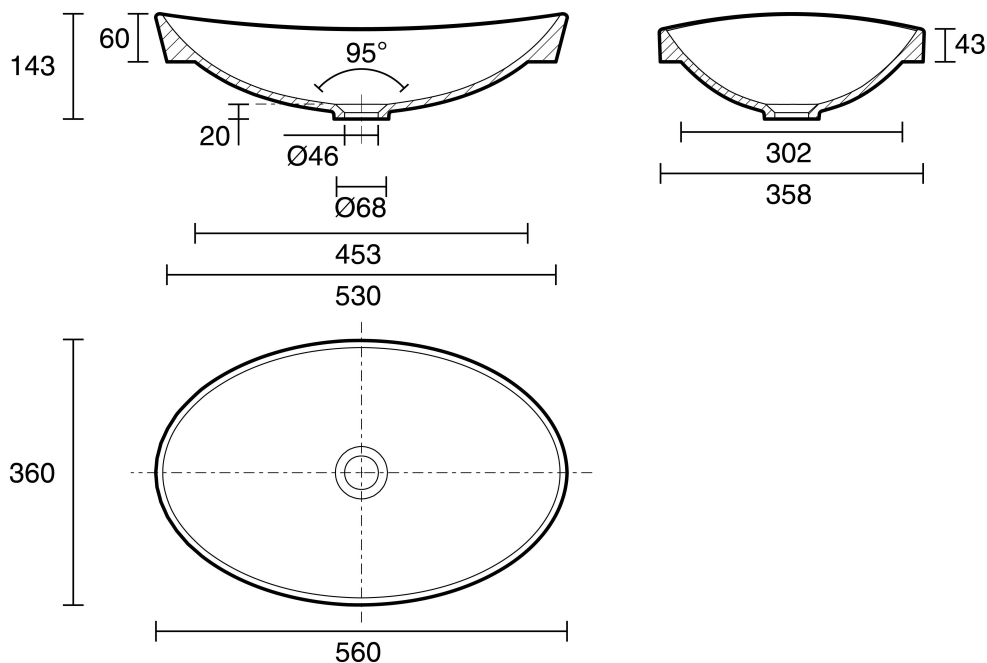

WARRANTY

Residential & Commercial Use (Years)	25
Spare Parts & Labour (Years)	1

Please refer to Kado Warranty Page for full Terms and Conditions