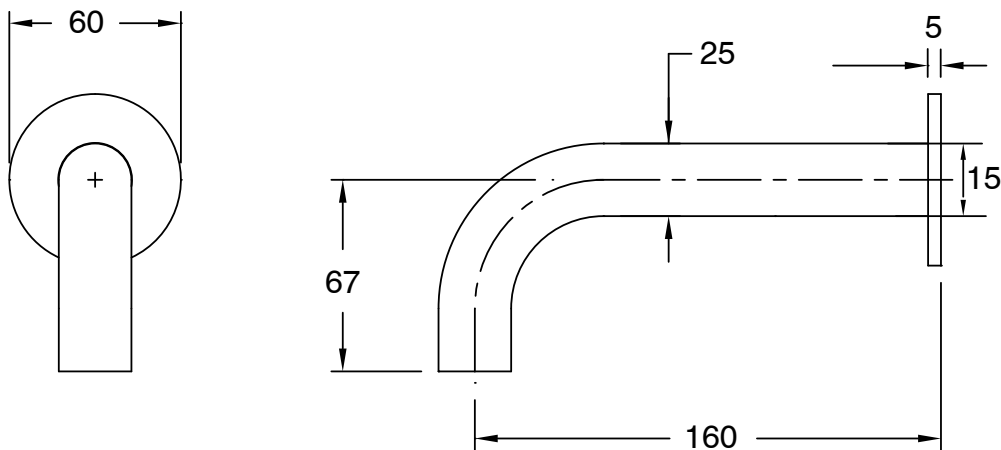

SUSSEX

Sussex Pure Wall Basin Outlet 160mm EP Satin Chrome (3 Star) Lead Free

50864

SPECIFICATIONS	
Recommended Use	Residential;Commercial
Colour Finish	Satin Chrome
Primary Material	Lead Free Brass
Recommended Pressure Range	150 - 500 kPa as per AS3500
Max Continuous Working Temperature (deg C)	65
Min Continuous Working Temperature (deg C)	1
WARRANTY	
Residential Use (Years)	40
Commercial Use (Years)	10
<i>Please refer to Sussex Warranty page for full Terms and Conditions</i>	