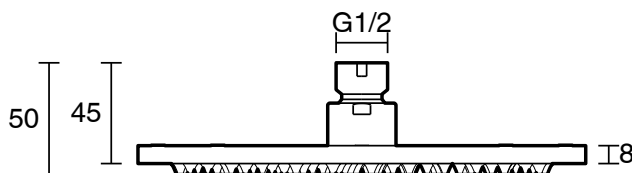

mizu

Mizu Drift Brass Overhead Shower 200mm Chrome (3 Star)

9505038

SPECIFICATIONS

Recommended Use	Residential;Commercial
Colour Finish	Polished Chrome
Primary Material	DR Brass
Recommended Pressure Range	150 - 500 kPa as per AS3500
Max Continuous Working Temperature (deg C)	60
Min Continuous Working Temperature (deg C)	5

WARRANTY

Residential & Commercial Use (Years)	25
Spare Parts & Labour (Years)	1

Please refer to Mizu Warranty page for full Terms and Conditions

Dimensions are nominal measurements only.

CLEANING RECOMMENDATIONS:

We recommend the use of soapy water or approved cleaners. This product should not be cleaned with abrasive materials. Damage caused by any improper treatment is not covered by the product warranty. Refer to Warranty Conditions

Disclaimer: Products in this specification manual must by regulation be installed by licensed and registered trade people. The manufacturer/distributor reserves the right to vary specifications or delete models from their range without prior notification. Dimensions are nominal measurements only. Dimensions and set-outs listed are correct at time of publication however the manufacturer/distributor takes no responsibility for printing errors.

Published 01/04/2026

To see the complete Mizu range go to www.reece.com.au