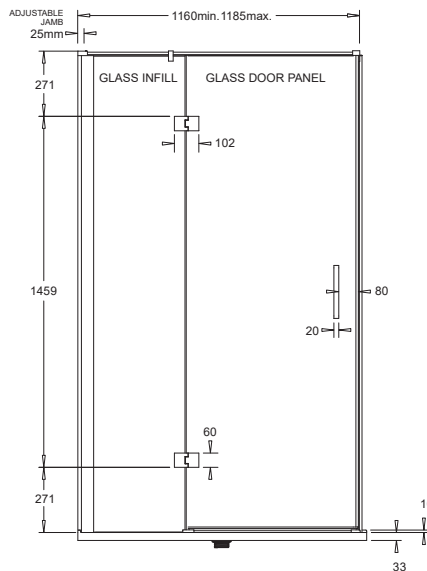

Posh Domaine MK2 1200x900 Semi Frameless Right Hand Entry Base & Screen Only Shower System

2350288

SPECIFICATIONS

Recommended Use	Residential;Commercial
Shower Screen Material	6mm Toughened Glass
Shower Base Material	Polymarble
Door Design	90° Hinged Swing Opening Door
Handle Type	Double Handle
Handle Colour	Silver Chrome

WARRANTY

Residential & Commercial Use (Years)	7
Spare Parts & Labour (Years)	1

Please refer to Posh Warranty Page for full Terms and Conditions

Dimensions are nominal measurements only.

CLEANING RECOMMENDATIONS:

We recommend the use of soapy water or approved cleaners. This product should not be cleaned with abrasive materials. Damage caused by any improper treatment is not covered by the product warranty. Refer to Warranty Conditions

Disclaimer: Products in this specification manual must by regulation be installed by licensed and registered trade people. The manufacturer/distributor reserves the right to vary specifications or delete models from their range without prior notification. Dimensions are nominal measurements only. Dimensions and set-outs listed are correct at time of publication however the manufacturer/distributor takes no responsibility for printing errors.

Published 01/04/2026

To see the complete Posh range go to www.reece.com.au