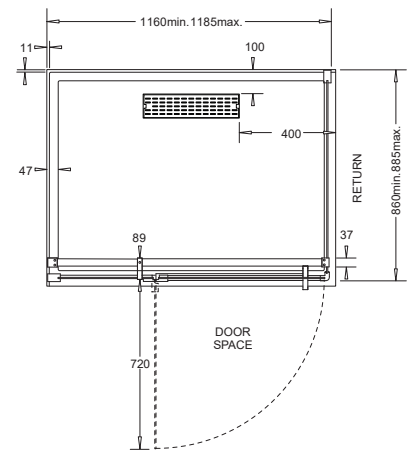

Posh Domaine MK2 1200x900 Semi Frameless Right Hand Entry Base & Screen Only Shower System

2350288

SPECIFICATIONS

Recommended Use	Residential;Commercial
Shower Screen Material	6mm Toughened Glass
Shower Base Material	Polymarble
Door Design	90° Hinged Swing Opening Door
Handle Type	Double Handle
Handle Colour	Silver Chrome

WARRANTY

Residential & Commercial Use (Years)	7
Spare Parts & Labour (Years)	1

Please refer to Posh Warranty Page for full Terms and Conditions

Dimensions are nominal measurements only.

CLEANING RECOMMENDATIONS:

We recommend the use of soapy water or approved cleaners. This product should not be cleaned with abrasive materials. Damage caused by any improper treatment is not covered by the product warranty. Refer to Warranty Conditions

Disclaimer: Products in this specification manual must by regulation be installed by licensed and registered trade people. The manufacturer/distributor reserves the right to vary specifications or delete models from their range without prior notification. Dimensions are nominal measurements only. Dimensions and set-outs listed are correct at time of publication however the manufacturer/distributor takes no responsibility for printing errors.

Published 01/04/2026

To see the complete Posh range go to www.reece.com.au