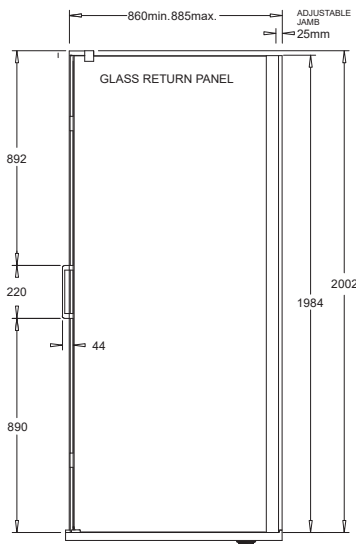

Posh Domaine MK2 1200x900 Semi Frameless Right Hand Entry Base & Screen Only Shower System

2350288

SPECIFICATIONS

Recommended Use	Residential;Commercial
Shower Screen Material	6mm Toughened Glass
Shower Base Material	Polymarble
Door Design	90° Hinged Swing Opening Door
Handle Type	Double Handle
Handle Colour	Silver Chrome

WARRANTY

Residential & Commercial Use (Years)	7
Spare Parts & Labour (Years)	1

Please refer to Posh Warranty Page for full Terms and Conditions

Dimensions are nominal measurements only.

CLEANING RECOMMENDATIONS:

We recommend the use of soapy water or approved cleaners. This product should not be cleaned with abrasive materials. Damage caused by any improper treatment is not covered by the product warranty. Refer to Warranty Conditions

Disclaimer: Products in this specification manual must by regulation be installed by licensed and registered trade people. The manufacturer/distributor reserves the right to vary specifications or delete models from their range without prior notification. Dimensions are nominal measurements only. Dimensions and set-outs listed are correct at time of publication however the manufacturer/distributor takes no responsibility for printing errors.

Published 01/04/2026

To see the complete Posh range go to www.reece.com.au